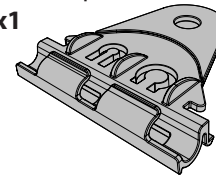

Tech Tub²® - Amendment

Amendment

FTT600_FTT1000_FTT1000-USB_2018_A

Check out our other products online at
www.copernicused.com

For assistance, please contact us:

1-800-267-8494

Email info@copernicused.com

Have your packing slip ready for reference

1

You will need: (Not to Scale)

Shelf
x1

Shelf Clip
x1

Plastic Snap (Top and Bottom)
x1

Install Shelf Clips onto Shelves

1 Snap Clip into slots on front edge of shelf

Note: Ensure snaps are fully engaged on bottom side of shelf.

2 Secure Clip using Plastic Snaps

Note: Ensure the female snap is on the top side. Press both sides of snap together until you hear a SNAP!

Repeat this step to attach the rest of the clips to the remaining shelves.