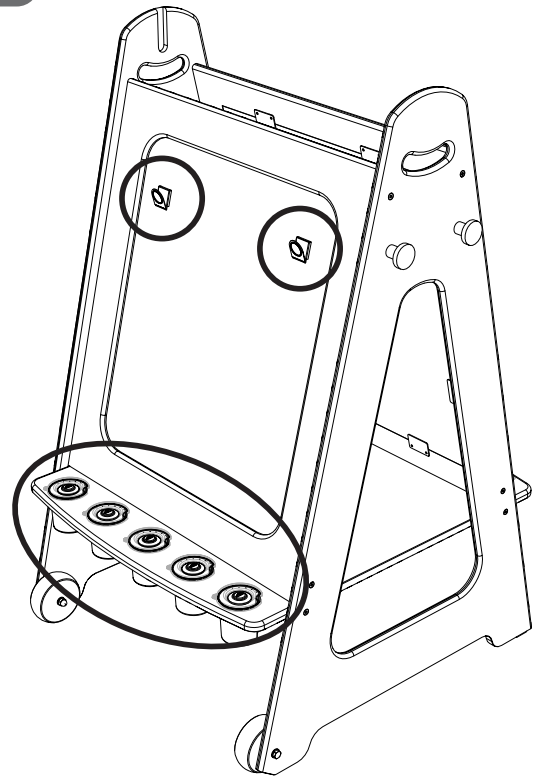

4

Hardware

M5 x 30 Self Tapping Screw
(43506)
4x

Tools

3mm Allen Key
(432812)
1x

5

6

A

B

C

Tubs included with W-B-PE-T1S model only