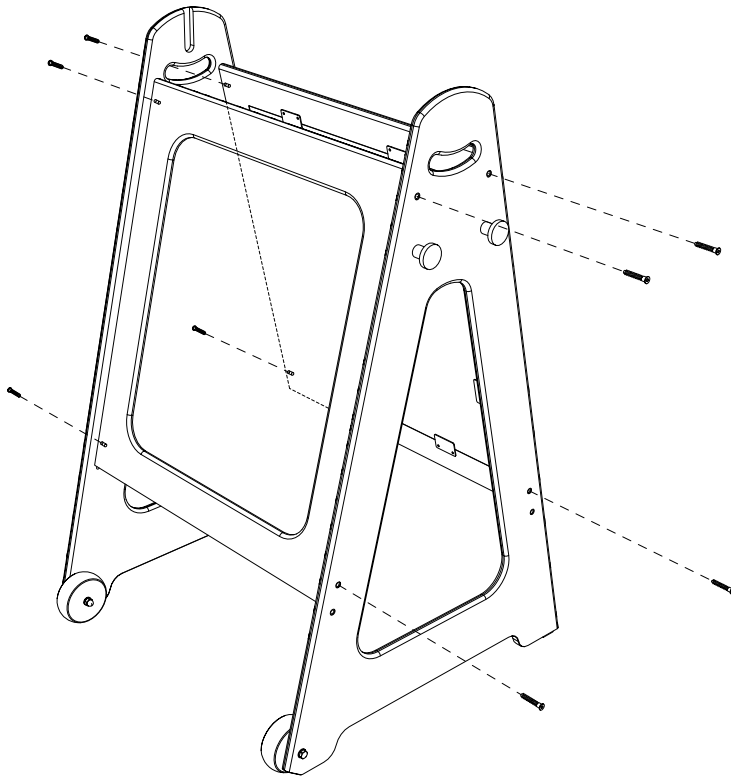

2-Person Task

Hardware

Wooden Peg
(43550)

8x

2

2-Person Task

Hardware

M7 x 40 Self Tapping Screw
(43508)