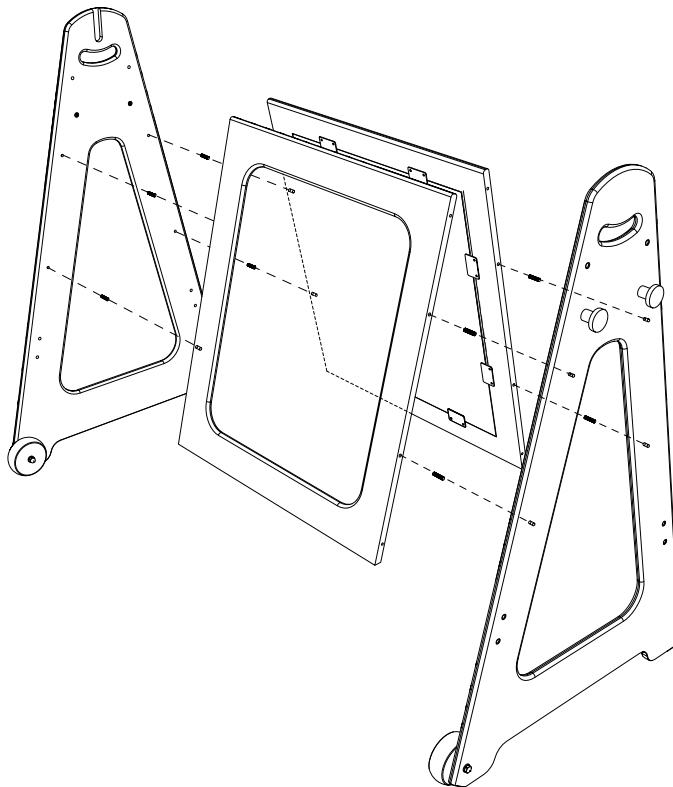

Hardware

Wooden Peg
(43550)

8x