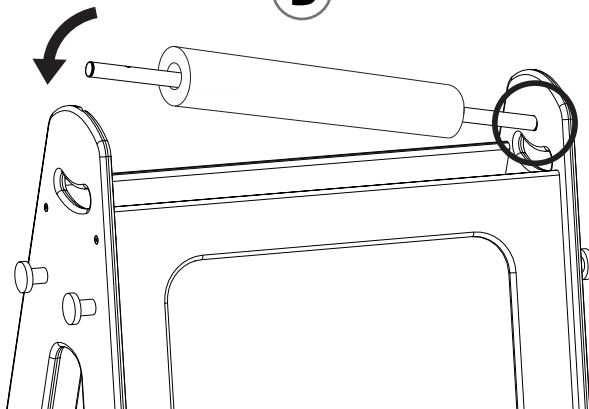

3mm Allen Key
(432812)
1x

5

6

A

B

C

Tubs included with W-B-PE-T1S model only