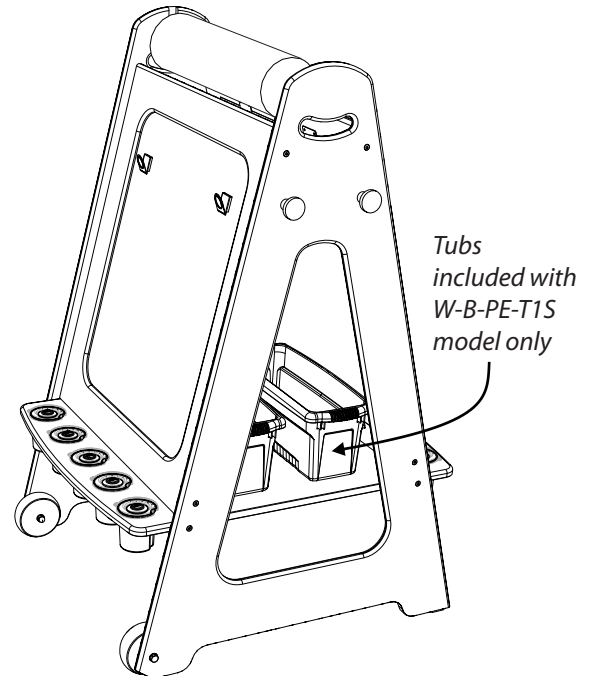

4

Hardware

M5 x 30 Self Tapping Screw
(43506)
4x

Tools

3mm Allen Key
(432812)
1x

5

6

A

B

C

Tubs included with W-B-PE-T1S model only