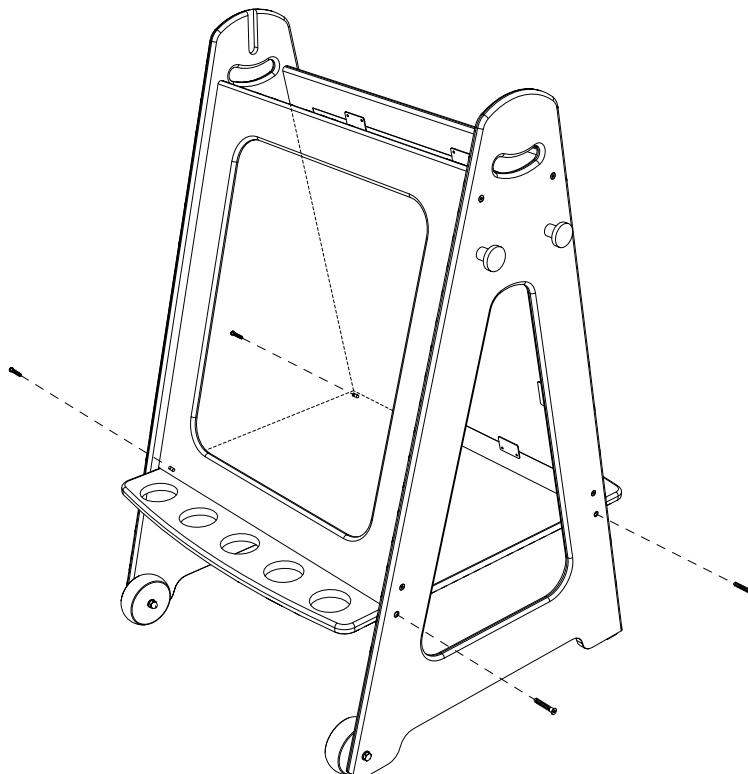

8x

Tools

4mm Allen Key
(43281)

1x

3

2-Person Task

Hardware

M7 x 40 Self Tapping Screw
(43508)