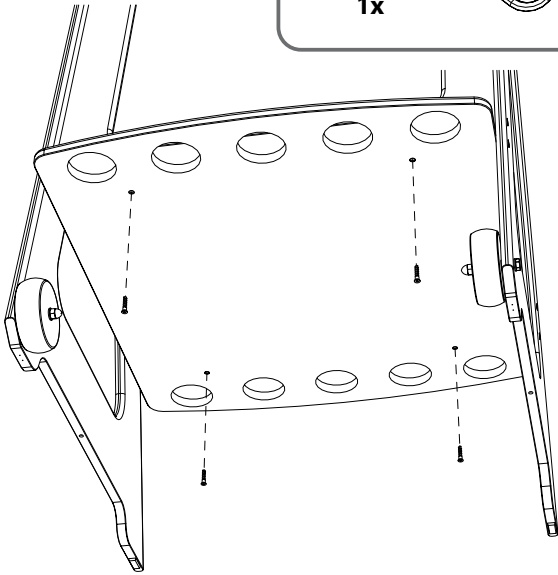

4

Hardware

M5 x 30 Self Tapping Screw
(43506)
4x

Tools

3mm Allen Key
(432812)
1x