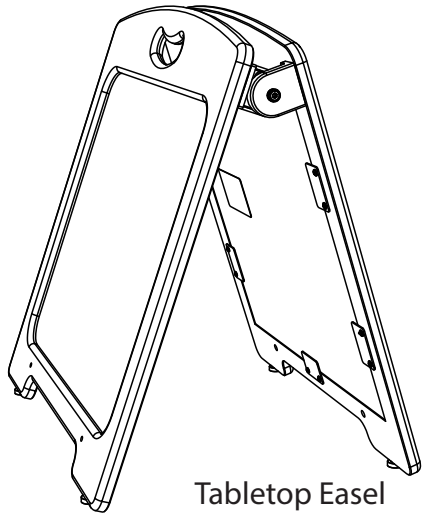

Parts

Before beginning, you should have:

Tabletop Easel
1X

Tabletop Easel Ledge
391292
2X

Hardware

M5 x 25 Self Tapping Screw
(43506)
4x

Tools

Allen Key
(432812)
1x