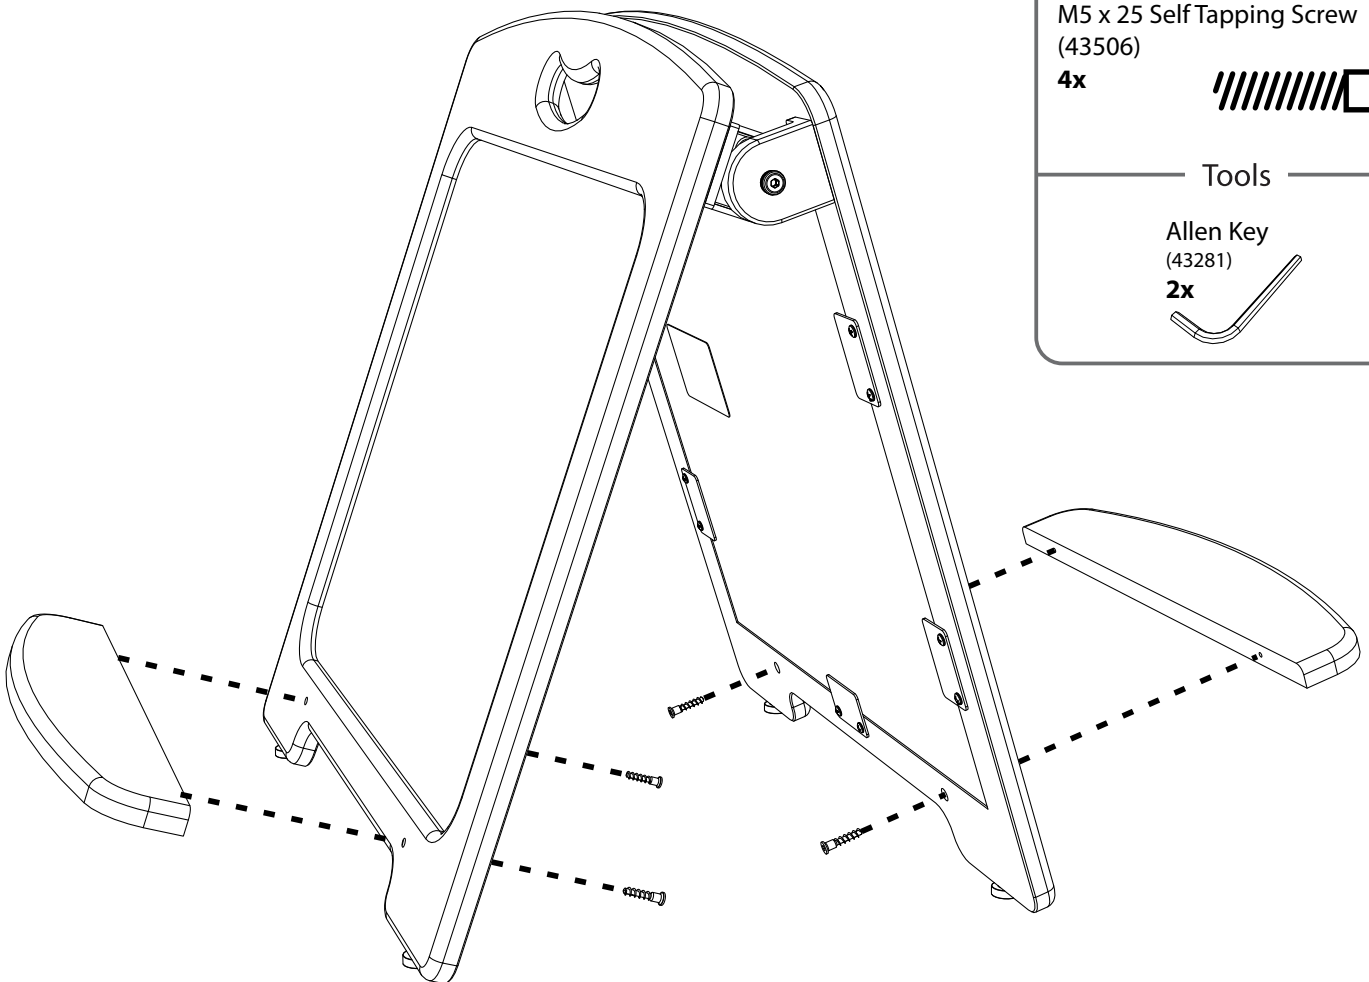

Tools

Allen Key
(432812)
1x

1