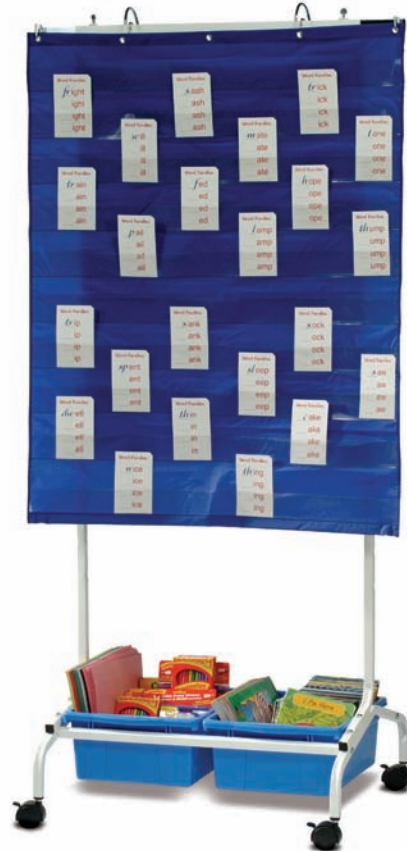

# Deluxe Chart Stand

This double-sided chart stand allows for two groups of students to collaborate. There are lower quality imitations out there, but this original chart stand is built to last!

Now with new packaging!  
Easier set up, assembly and even more environmentally friendly!

Shown in lowest position

Shown in highest position  
(pocket chart not included)

## Deluxe Chart Stand (CS700)

- Magnetic double-sided dry erase whiteboard with telescoping hooks to accommodate pocket charts up to 49" wide
- Board height is adjustable upon assembly to best suit your needs
- Safety Cap™ premium book ledge that locks into multiple positions
- Includes 2 Large Open Tubs, and snap-on chart hooks
- 2" twin wheel locking casters

## Dimensions

50 - 69 1/2" H x 28" W x 27" D