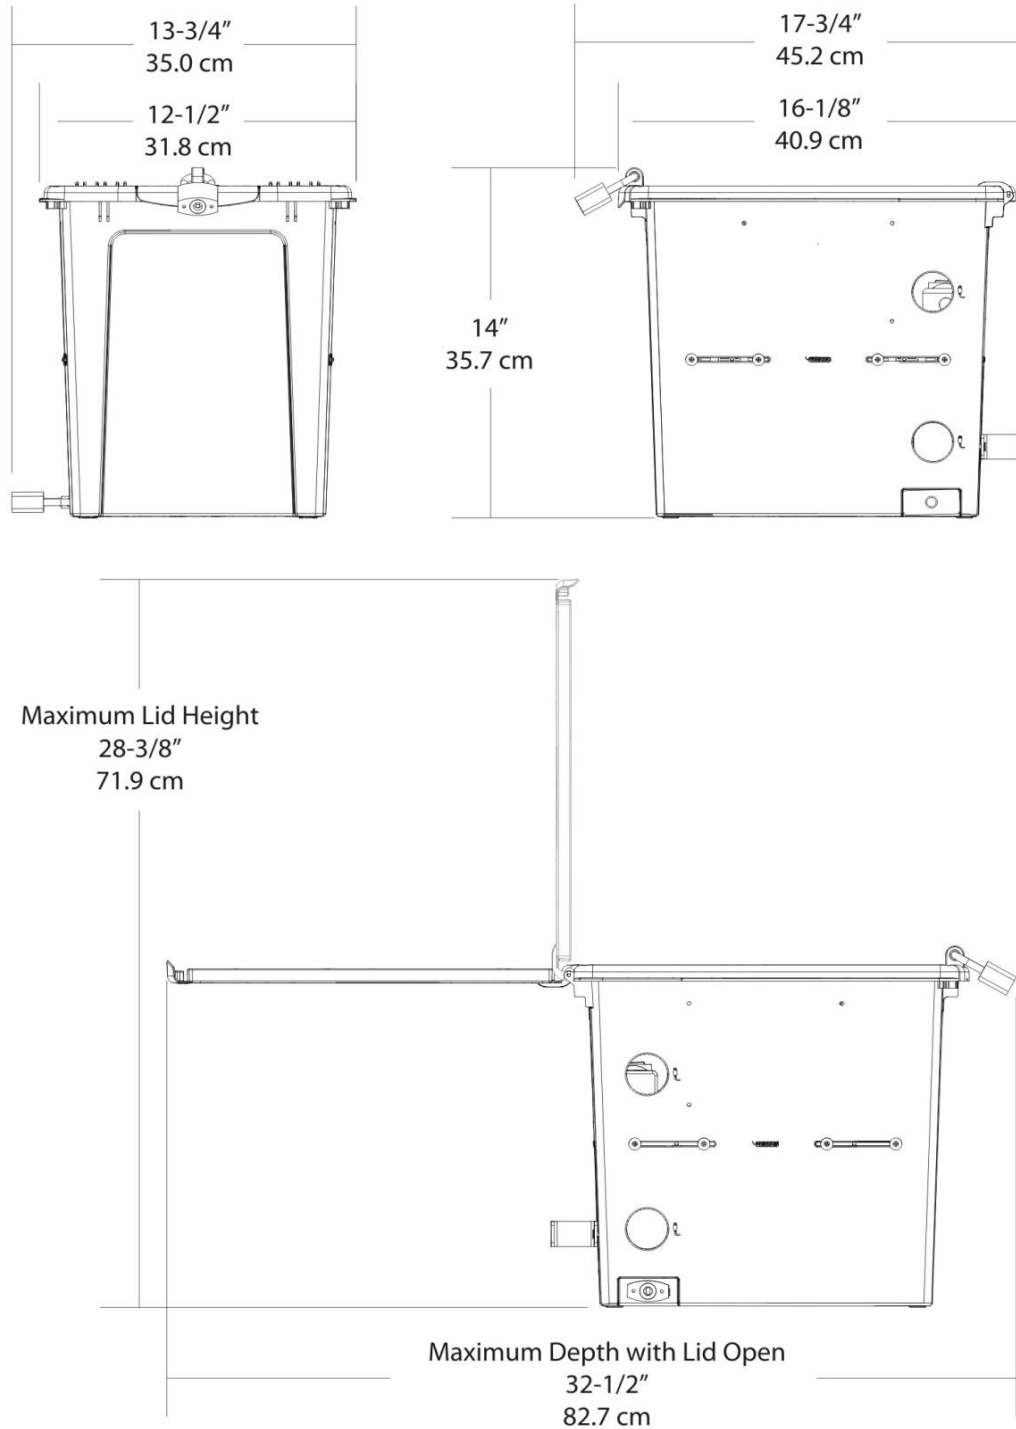

**Original Tech Tub® Premium: Holds 6 Tablets**

Model: TEC600

**Original Tech Tub® Premium: Holds 6 Tablets**

Model: TEC600

**Warranty:**

Lifetime tub and lid warranty

One-year component warranty (excludes devices and electrical cords, etc.)

**Physical Specifications:**

**Lid Closed, Lid Padlock and Locking Pin Not Included (Minimum Dimensions)**

14" H x 12-1/2" W x 16-1/8" D (35.7 cm H x 31.8cm W x 40.9cm D)

**Lid Open, Locking Pin Included (Maximum Dimensions)**

28-3/8" H x 13-3/4" W x 32-1/2" D (71.9cm H x 35.0cm W x 82.7cm D)

**Original Tech Tub® Premium: Holds 6 Tablets**

Model: TEC600

**Estimated Carton Size & Weights:**

	<b>Part No.</b>	<b>Carton Size</b> (outer dimensions)	<b>Carton Weight</b>	<b>Shipping Size</b> (cubic feet)	<b>Shipping Weights</b>
<b>Premium 6-Device</b>	TEC600	15-1/2" H x 12-3/4" W x 16-1/4" D 39.5cm H x 32.5cm W x 41.0cm D	12lbs 13oz 5.8kg	1.86	16lbs 7.3kg