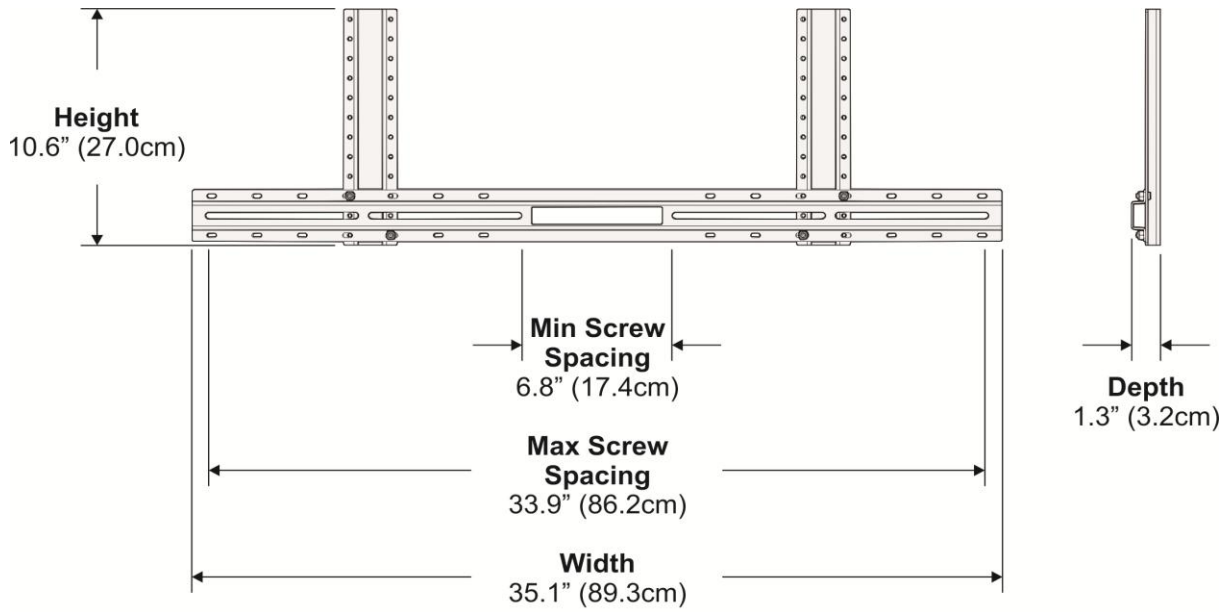

Sound Bar Mount for iRover2®

Model: IFP-ACS2

Shown with Amplitude 37" Soundbar.

Sound Bar Mount for iRover2®

Model: IFP-ACS2

Warranty:

Five-year warranty

Physical Specifications:

10.6" H x 35.1" W x 1.3" D (27.0cm H x 89.3cm W x 3.2cm D)

*measurements do not include soundbar

Soundbar Compatibility:

- Maximum Soundbar Weight: 10lbs
- Maximum Mounting Screw Spacing: 33.9" (66cm)
- Supported Mounting Screw Sizes: M5, M6 (1/4")
(Can fit up to M8 (5/16") screws but requires larger washers, & lock washers)

Product Compatibility:

	SKU	Flat Panel Size	Supported (Yes/No)
iRover2® for Interactive Flat Panels	IFP500	50" - 80"	Yes
		Over 80"	No
iRover2® for Interactive Flat Panels - Base Model	IFP550	50" - 80"	Yes
		Over 80"	No
iRover2® Height-adjustable Wall Mount for Interactive Flat Panels	HAWM, HAWM1	Up to 80"	Yes
		Over 80"	No
iRover2® Interactive Flat Panel Easel	FPE100	Up to 75"	Yes

Sound Bar Mount for iRover2®

Model: IFP-ACS2

Carton Size & Weights:

	Part No.	Carton Size (outer dimensions)	Carton Weight	Shipping Size (cubic feet)	Shipping Weights
IFP-ACS2	IFP-ACS2	36.5" H x 3" W x 3" D	5lbs	0.19	5lbs