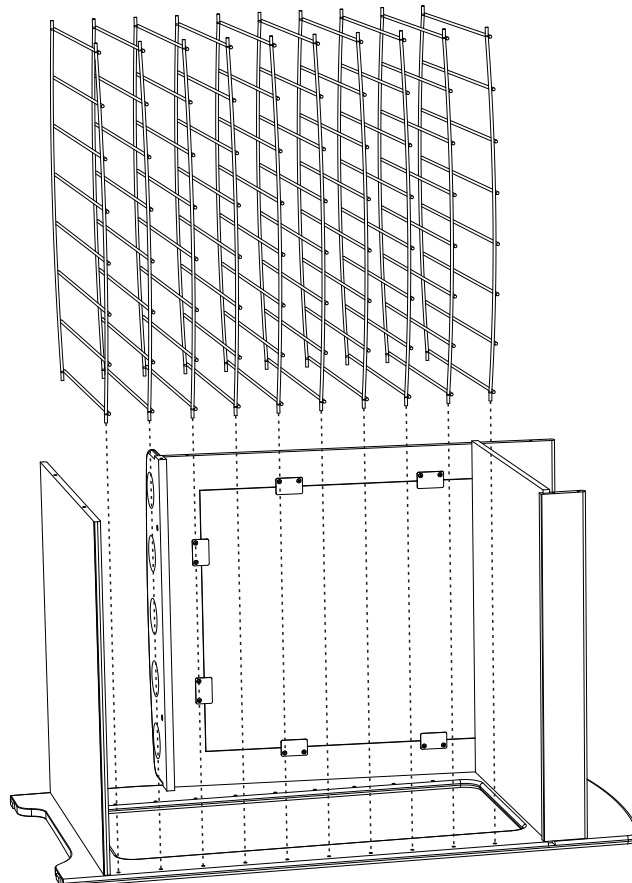

2

Hardware

M7 x 40 Self Tapping Screw
(43508)

Dowel
(43550)

4x

Tools

Allen Key
(43281)

2x

3