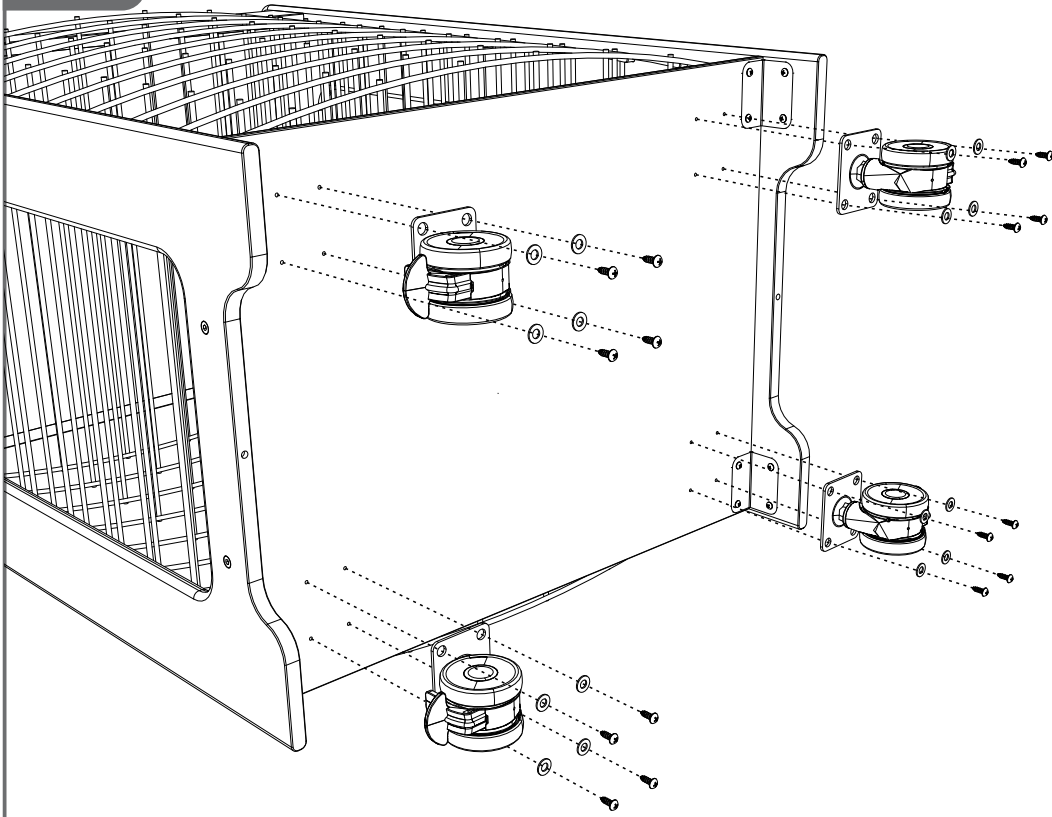

5

Hardware

Wood Screw Round Head #8 x 1/2" (43020)

Tools

6

Hardware

Wood Screw Round Head  
#8 x 1/2"  
(43020)  
**16x**

Flat M6 Washer  
(432731)  
**16x**