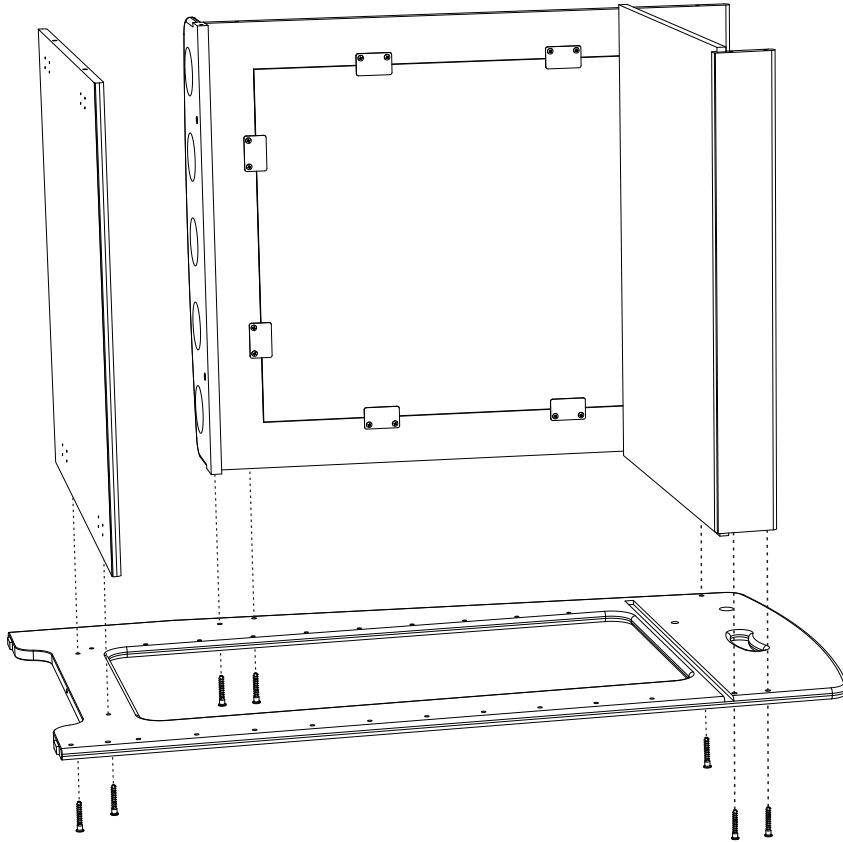

2

Hardware

M7 x 40 Self Tapping Screw
(43508)

Dowel
(43550)

4x

Tools

Allen Key
(43281)

2x

3