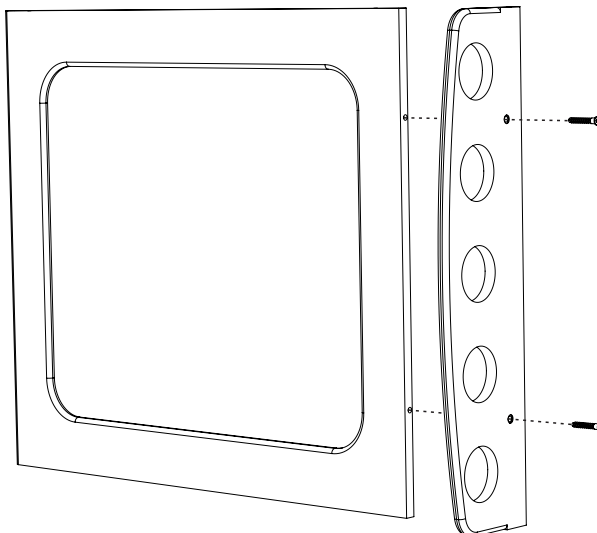

## Hardware

M7 x 40 Self Tapping Screw  
(43508)