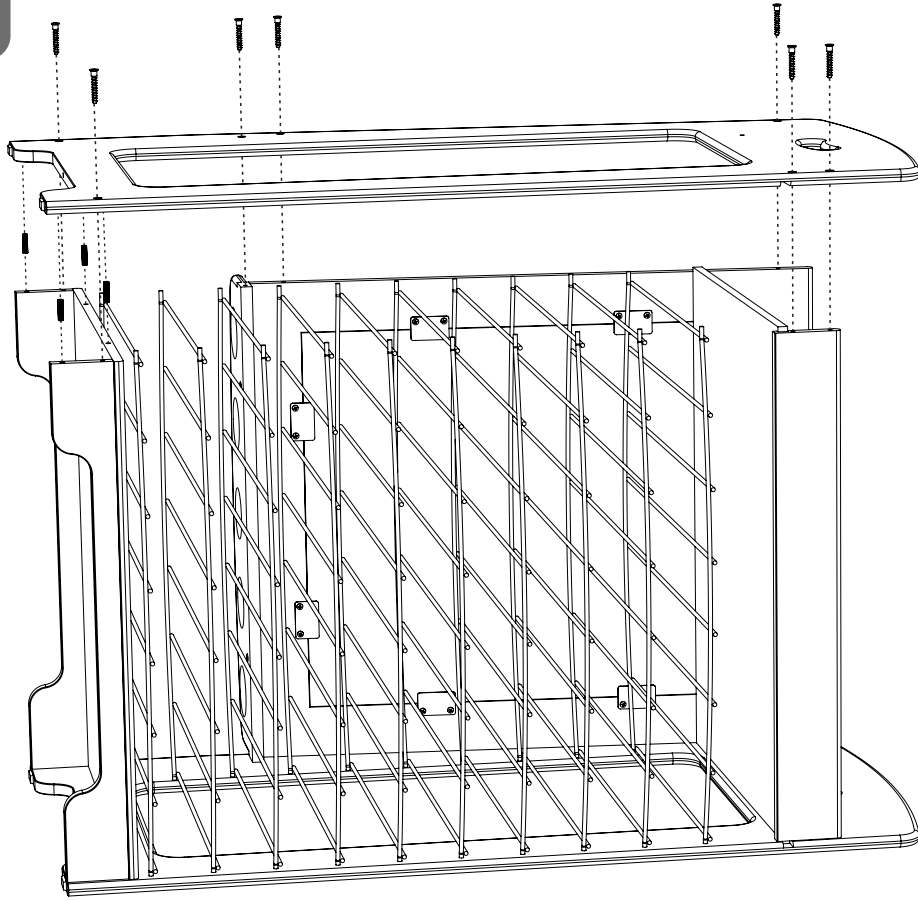

4

Hardware

M7 x 40 Self Tapping Screw (43508)

Dowel (43550)

Tools

5

Hardware

Wood Screw Round Head #8 x 1/2" (43020)

Tools