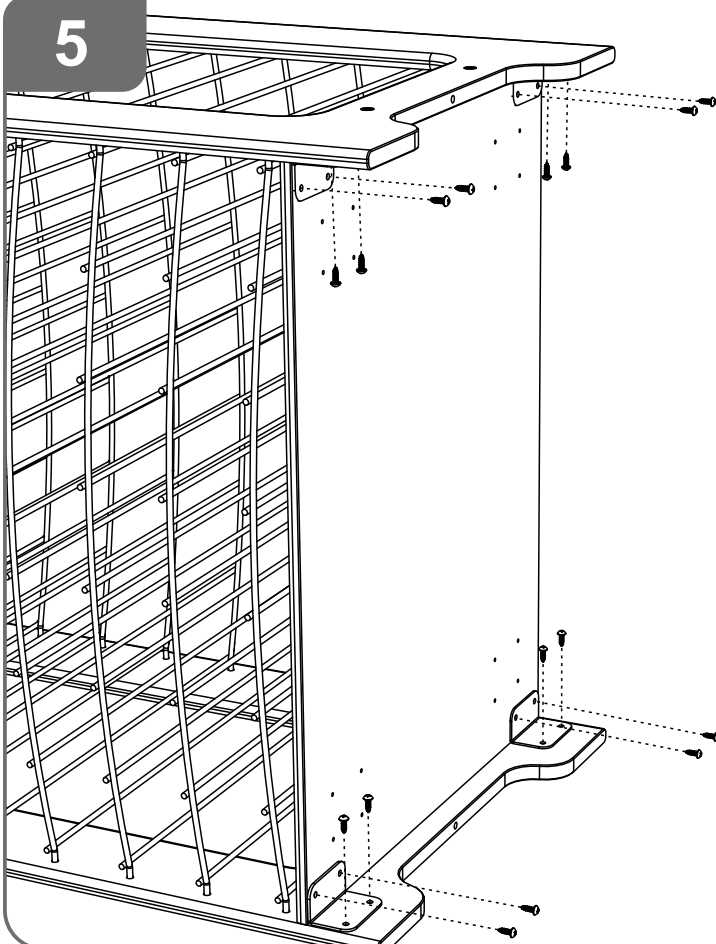

4

Hardware

M7 x 40 Self Tapping Screw (43508)

Dowel (43550)

Tools

5

Hardware

Wood Screw Round Head #8 x 1/2" (43020)

Tools