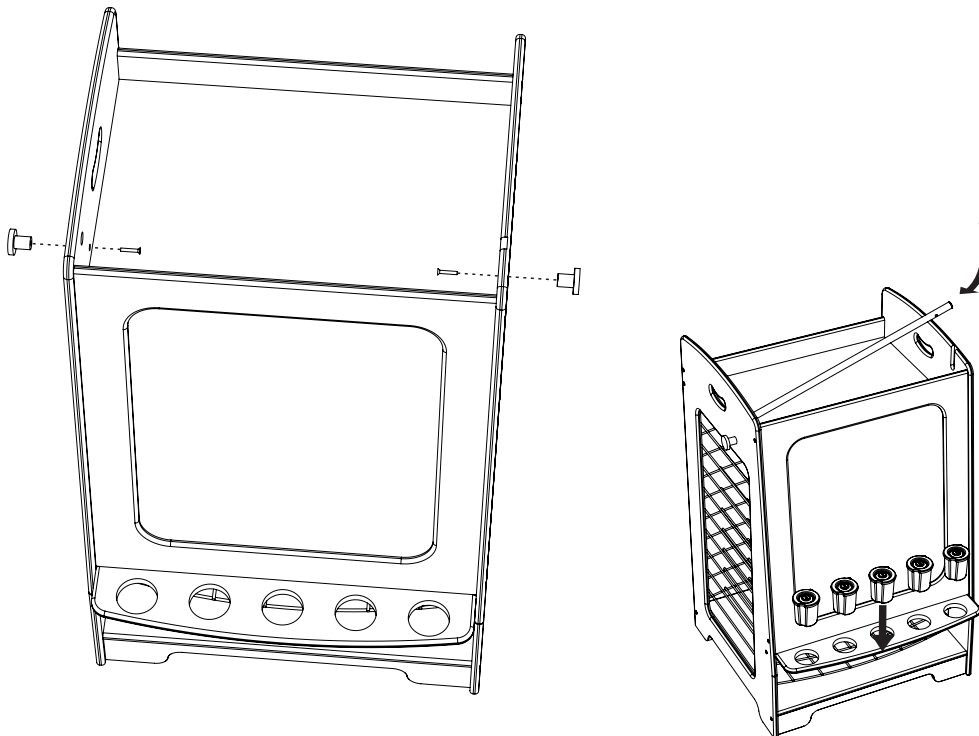

Tools

Screwdriver

7