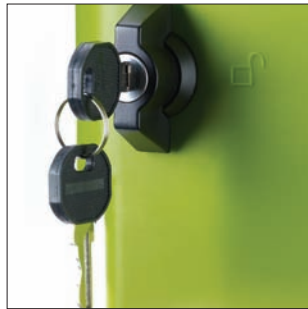

Two ergonomic handles on the door and back

Updated Adjustable shelves accommodate devices with and without cases

Updated Side cable organizer to keep cords tidy

Lower compartment for power strip and adapters

Cable management hooks with a cord clip on the back

Surface mount hardware to secure tub to surfaces for added security

Door lock with 2 sets of keys

Side clips connect multiple tubs together

6 Indicates that a single tub holds 6 devices