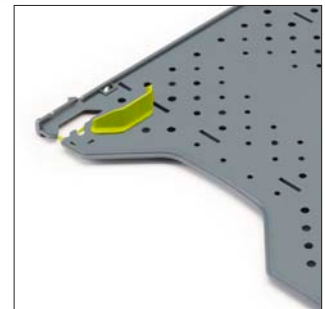

Dimensions

FTT700: 13" H x 12 1/2" W x 16 1/4" D
 16 1/2" H x 12 1/2" W x 16 1/4" D (with handle up)

Warranty

Lifetime Tech Tub2®
 1 year electrical components

Need help picking the right Tech Tub® solution?
 Check out our easy-to-use guide and compatibility chart:
copernicused.com/tech-tub2

Two ergonomic handles on the door and back

Updated Adjustable shelves accommodate devices with and without cases

Updated Side cable organizer to keep cords tidy

Lower compartment for power strip and adapters

Cable management hooks with a cord clip on the back

Surface mount hardware to secure tub to surfaces for added security

Door lock with 2 sets of keys

Side clips connect multiple tubs together

6 Indicates that a single tub holds 6 devices