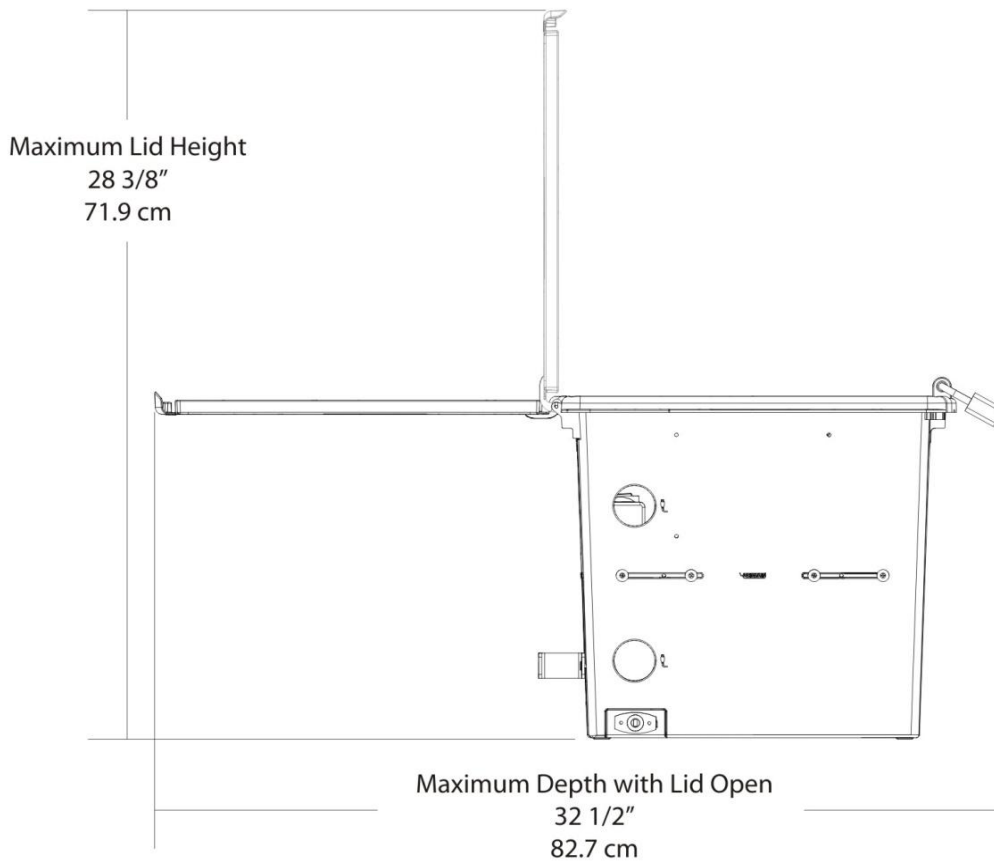

Original Tech Tub® Premium: Holds Up To 10 Tablets

Model: TEC1000

USB Hub Enclosure Mounted on Interior

Original Tech Tub® Premium: Holds Up To 10 Tablets

Model: TEC1000

USB Hub Enclosure Mounted on Exterior

Original Tech Tub® Premium: Holds Up To 10 Tablets

Model: TEC1000

Warranty:

Lifetime tub and lid warranty
 1 year Tech Tub™ Power Supply Warranty

Physical Specifications:

Lid Closed, Lid Padlock, USB Hub Interior Mounted (Minimum Dimensions)

14" H x 12 1/2" W x 16 1/8" D (35.7 cm H x 31.8cm W x 40.9cm D)

Lid Closed, Lid Padlock, USB Hub Exterior Mounted

14" H x 12 1/2" W x 18 3/8" D (35.7 cm H x 31.8cm W x 46.5cm D)

Lid Open, Locking Pin Included (Maximum Dimensions)

28 3/8" H x 13 3/4" W x 32 1/2" D (71.9cm H x 35.0cm W x 82.7cm D)

Estimated Carton Size & Weights:

	Part No.	Carton Size (outer dimensions)	Carton Weight	Shipping Size (cubic feet)	Shipping Weights
Premium 10-Device	TEC1000	15 1/2" H x 12 3/4" W x 16 1/4" D 39.5cm H x 32.5cm W x 41.0cm D	12 lb 11 oz. 5.75 kg	1.93	13 lbs 5.9 kg