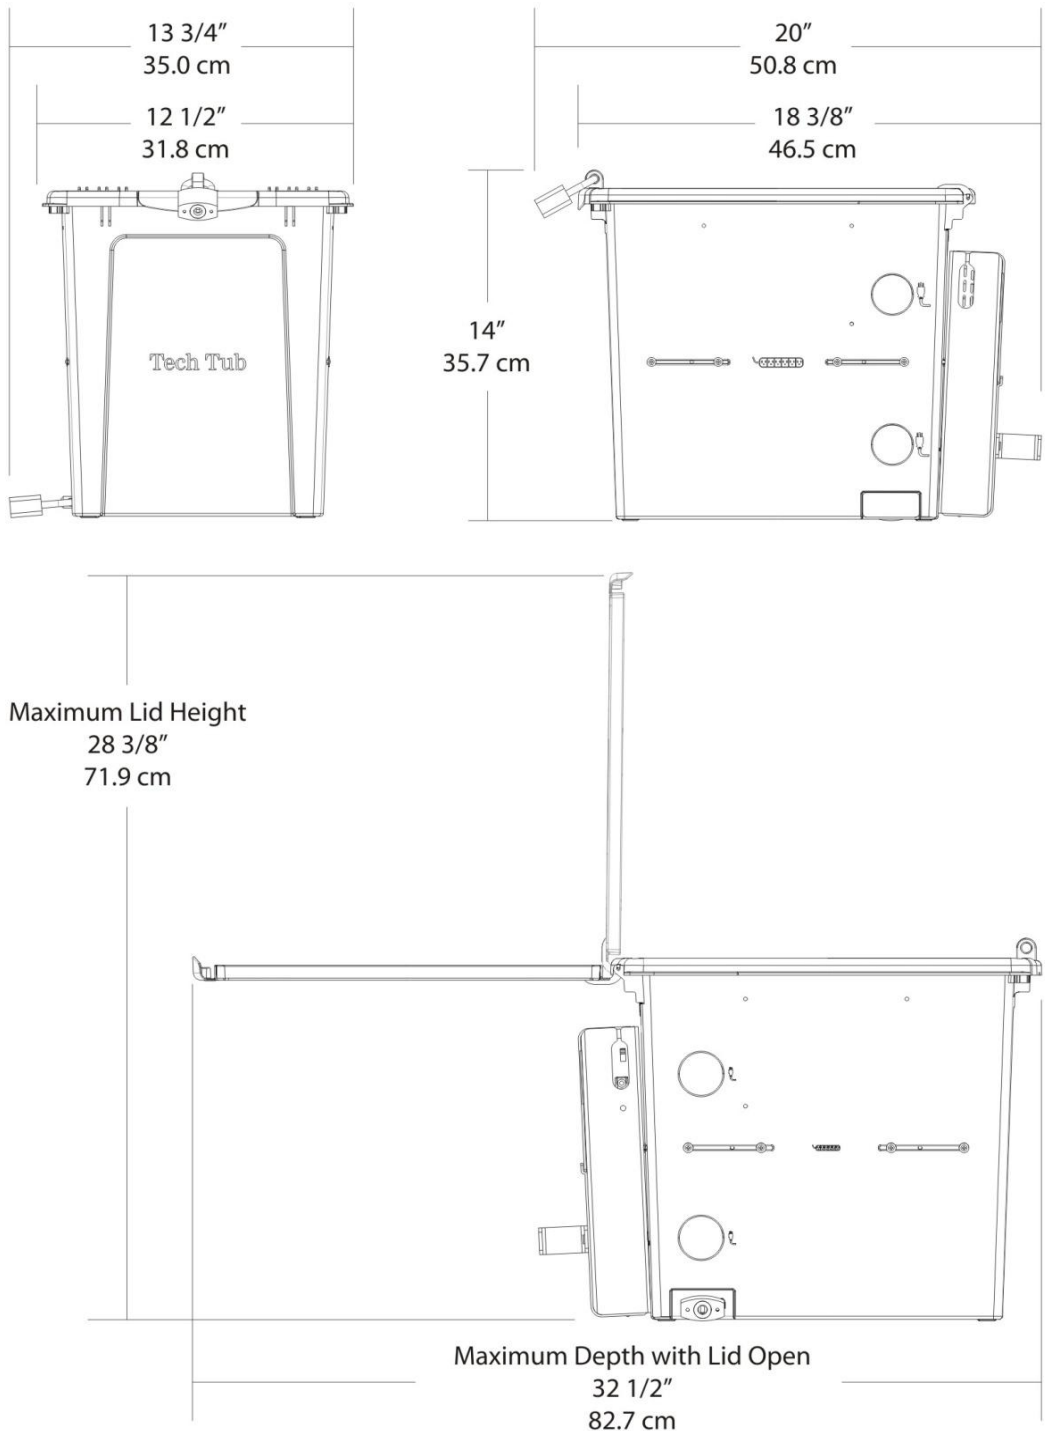

Original Tech Tub® Premium: Holds Up To 10 Tablets

Model: TEC1000

USB Hub Enclosure Mounted on Interior

Original Tech Tub® Premium: Holds Up To 10 Tablets

Model: TEC1000

USB Hub Enclosure Mounted on Exterior

Original Tech Tub® Premium: Holds Up To 10 Tablets

Model: TEC1000

Warranty:

Lifetime tub and lid warranty
 1 year Tech Tub™ Power Supply Warranty

Physical Specifications:

Lid Closed, Lid Padlock, USB Hub Interior Mounted (Minimum Dimensions)

14" H x 12 1/2" W x 16 1/8" D (35.7 cm H x 31.8cm W x 40.9cm D)

Lid Closed, Lid Padlock, USB Hub Exterior Mounted

14" H x 12 1/2" W x 18 3/8" D (35.7 cm H x 31.8cm W x 46.5cm D)

Lid Open, Locking Pin Included (Maximum Dimensions)

28 3/8" H x 13 3/4" W x 32 1/2" D (71.9cm H x 35.0cm W x 82.7cm D)

Estimated Carton Size & Weights:

	Part No.	Carton Size (outer dimensions)	Carton Weight	Shipping Size (cubic feet)	Shipping Weights
Premium 10-Device	TEC1000	15 1/2" H x 12 3/4" W x 16 1/4" D 39.5cm H x 32.5cm W x 41.0cm D	12 lb 11 oz. 5.75 kg	1.93	13 lbs 5.9 kg