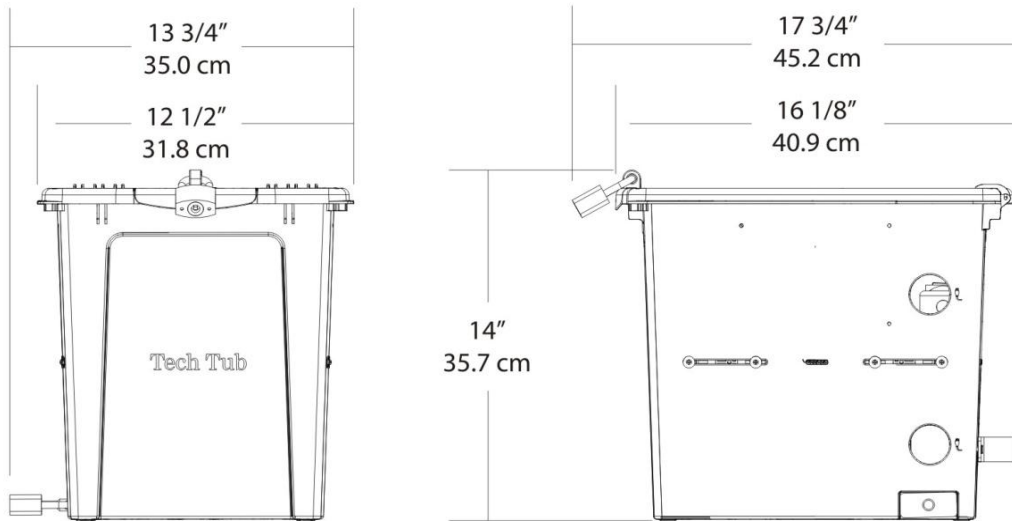

Original Tech Tub® Premium: Holds Up To 10 Tablets

Model: TEC1000

USB Hub Enclosure Mounted on Interior

Original Tech Tub® Premium: Holds Up To 10 Tablets

Model: TEC1000

USB Hub Enclosure Mounted on Exterior

Original Tech Tub® Premium: Holds Up To 10 Tablets

Model: TEC1000

Warranty:

Lifetime tub and lid warranty
 1 year Tech Tub™ Power Supply Warranty

Physical Specifications:

Lid Closed, Lid Padlock, USB Hub Interior Mounted (Minimum Dimensions)

14" H x 12 1/2" W x 16 1/8" D (35.7 cm H x 31.8cm W x 40.9cm D)

Lid Closed, Lid Padlock, USB Hub Exterior Mounted

14" H x 12 1/2" W x 18 3/8" D (35.7 cm H x 31.8cm W x 46.5cm D)

Lid Open, Locking Pin Included (Maximum Dimensions)

28 3/8" H x 13 3/4" W x 32 1/2" D (71.9cm H x 35.0cm W x 82.7cm D)

Estimated Carton Size & Weights:

	Part No.	Carton Size (outer dimensions)	Carton Weight	Shipping Size (cubic feet)	Shipping Weights
Premium 10-Device	TEC1000	15 1/2" H x 12 3/4" W x 16 1/4" D 39.5cm H x 32.5cm W x 41.0cm D	12 lb 11 oz. 5.75 kg	1.93	13 lbs 5.9 kg