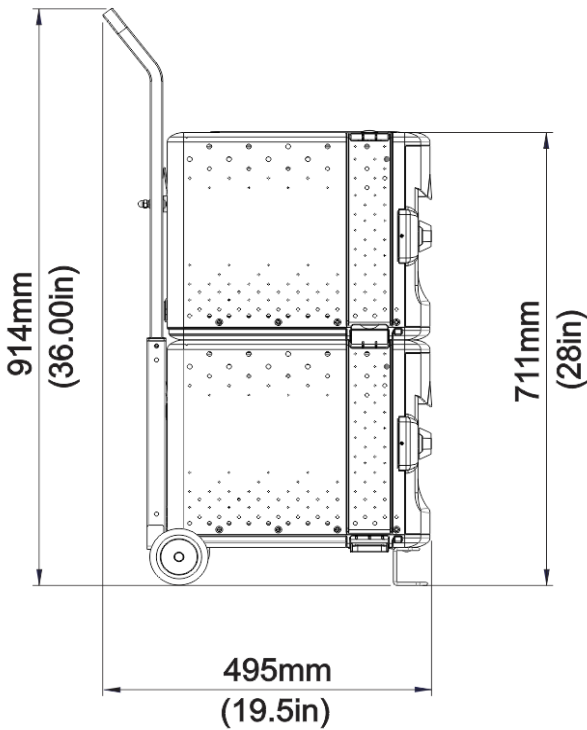

Model: FTT2010, FTT2010-USB, FTT2010-USBAUS