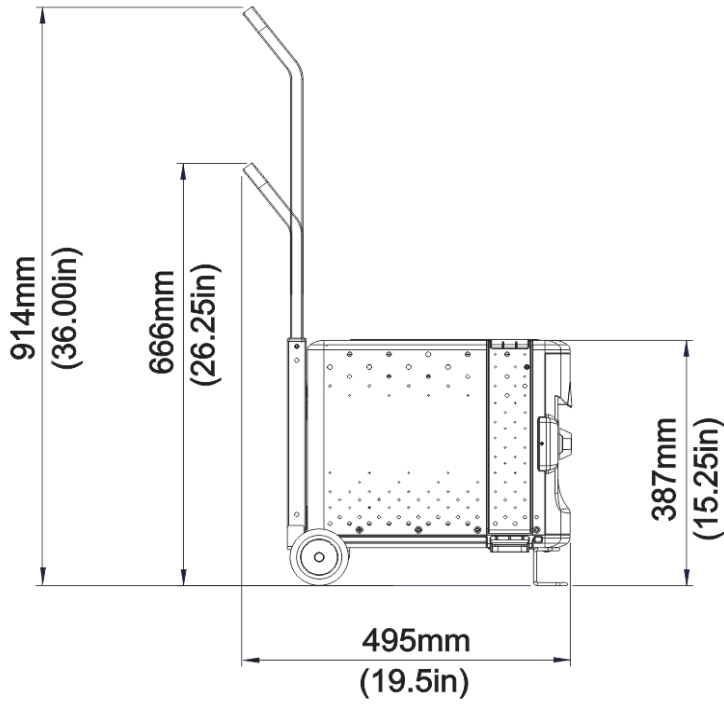

Tech Tub²® Trolley

Model: FTT706