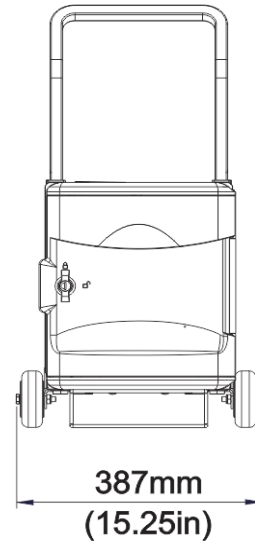

Tech Tub²® Trolley

Model: FTT706