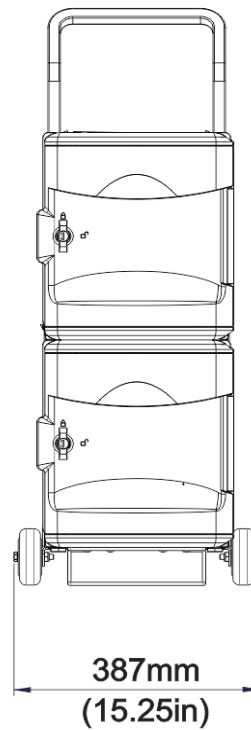

Model: FTT2010, FTT2010-USB, FTT2010-USBAUS