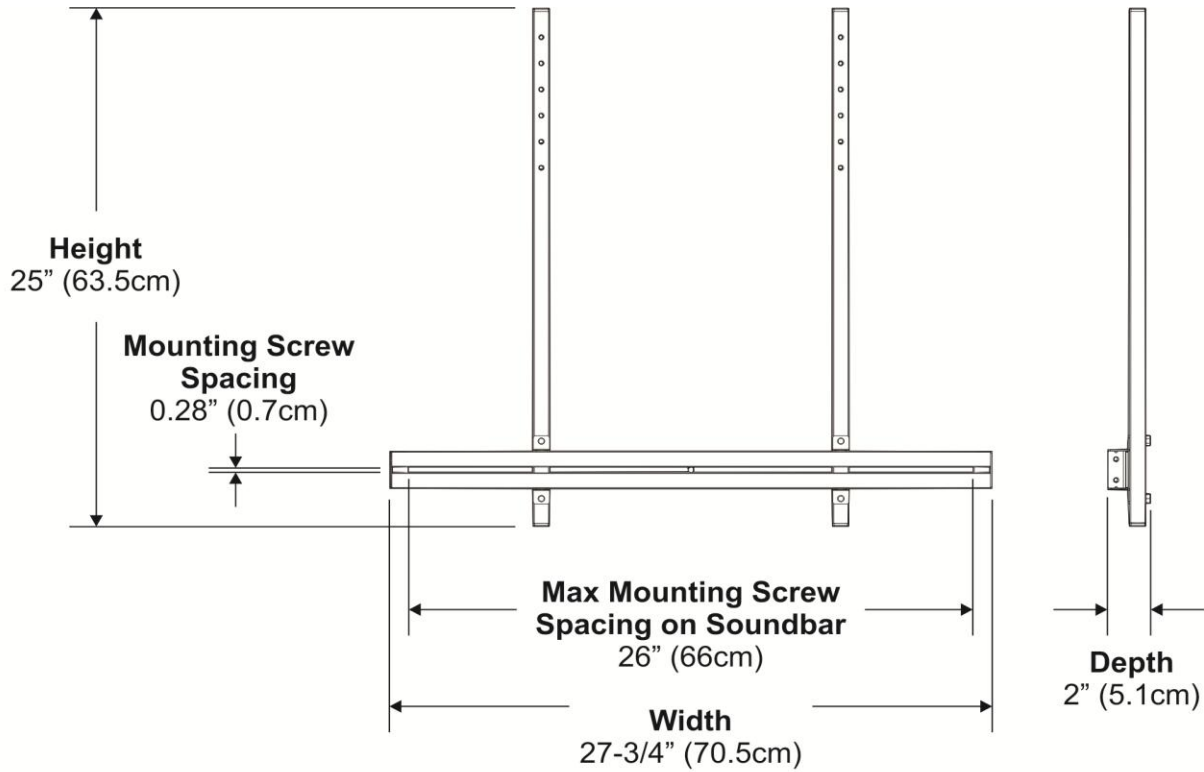

iRover² for Interactive Flat Panels - Soundbar Mount

Model: IFP-ACS

Shown with Amplitude 37" Soundbar Installed

All dimensions ± 1/8" (0.3cm).
All weights ± 8 oz (250g).

iRover² for Interactive Flat Panels - Soundbar Mount

Model: IFP-ACS

Warranty:

Five-year warranty

Physical Specifications:

25" H x 27-3/4" W x 2" D (63.5cm H x 70.5cm W x 5.1cm D)

*measurements do not include a soundbar

Soundbar Compatibility:

- Maximum soundbar weight 10lbs
- Maximum mounting screw size 1/4" (M6) screws - *in order to fit through stretcher*
- Maximum mounting screw spacing of 26" (66cm)

Soundbar Mount Adjustments:

This mount has a series of holes for height adjustment to accommodate a variety of flat panel sizes. There is a total of 5" (12.7cm) of height adjustment when mounting to cart.

Estimated Carton Size & Weights:

	Part No.	Carton Size (outer dimensions)	Carton Weight	Shipping Size (cubic feet)	Shipping Weights
IFP-ACS	IFP-ACS-0	29-1/2" H x 7" W x 3-1/2" D 74.9cm H x 17.8cm W x 8.9cm D	6lbs 2.7kg	0.49	6lbs 2.7kg