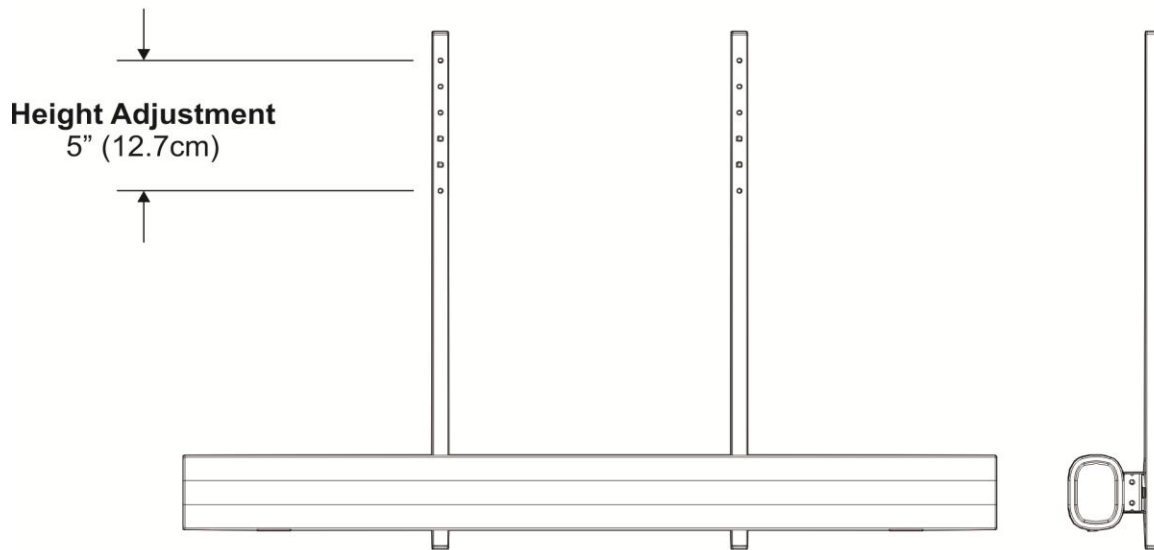

iRover² for Interactive Flat Panels - Soundbar Mount

Model: IFP-ACS

Shown with Amplitude 37" Soundbar Installed

All dimensions ± 1/8" (0.3cm).
All weights ± 8 oz (250g).

iRover² for Interactive Flat Panels - Soundbar Mount

Model: IFP-ACS

Warranty:

Five-year warranty

Physical Specifications:

25" H x 27-3/4" W x 2" D (63.5cm H x 70.5cm W x 5.1cm D)

*measurements do not include a soundbar

Soundbar Compatibility:

- Maximum soundbar weight 10lbs
- Maximum mounting screw size 1/4" (M6) screws - *in order to fit through stretcher*
- Maximum mounting screw spacing of 26" (66cm)

Soundbar Mount Adjustments:

This mount has a series of holes for height adjustment to accommodate a variety of flat panel sizes. There is a total of 5" (12.7cm) of height adjustment when mounting to cart.

Estimated Carton Size & Weights:

	Part No.	Carton Size (outer dimensions)	Carton Weight	Shipping Size (cubic feet)	Shipping Weights
IFP-ACS	IFP-ACS-0	29-1/2" H x 7" W x 3-1/2" D 74.9cm H x 17.8cm W x 8.9cm D	6lbs 2.7kg	0.49	6lbs 2.7kg