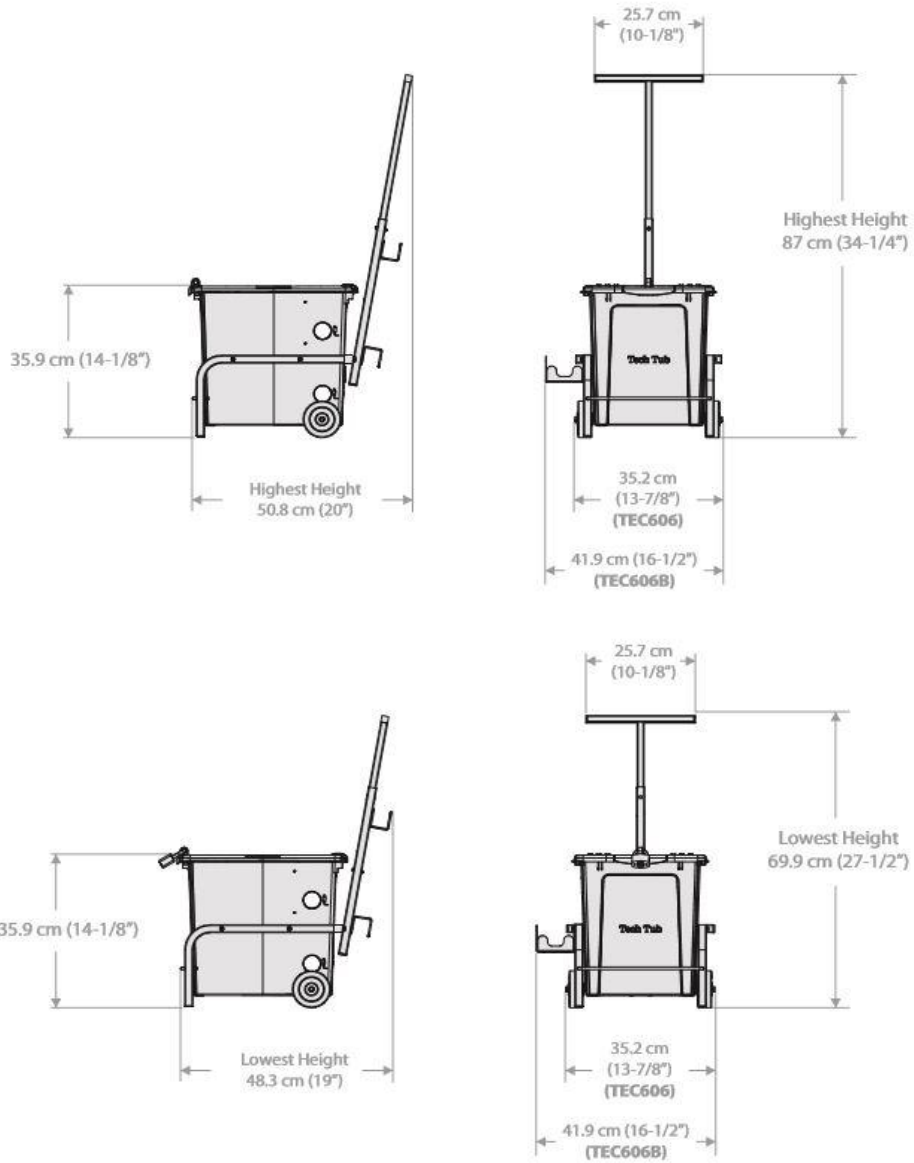

## Tech Tub® Trolley (TEC606, TEC606B, TEC606C & TEC1010)

---

All dimensions ± 0.3 cm (1/8"). All weights ± 0.25 kg (0.5 lbs.)

### Physical Specifications:

TEC606 - Outer dimension (Without Powerbar Tray Installed)

Lowest Height: 19" (48.3 cm) W x 13-7/8" (35.2 cm) D x 27-1/2" (69.9 cm) H

Highest Height: 20" (50.8 cm) W x 13-7/8" (35.2 cm) D x 34-1/4" (87 cm) H

TEC606 - Outer dimension (With Powerbar Tray)

Lowest Height: 19" (48.3 cm) W x 16-1/2" (41.9 cm) D x 27-1/2" (69.9 cm) H

Highest Height: 20" (50.8 cm) W x 16-1/2" (41.9 cm) D x 34-1/4" (87 cm) H

### Powerbar Specifications:

Size: 24.4 cm (9-5/8") W x 4.8 cm (1-7/8") D x 4.0 cm (1-1/2") H

AC Rating: 125V 15A 60Hz

Circuit Total: 900 J

Clamping Voltage: Type3 SPD 500V(L-N)(L-G)(N-G)

Outlets: 6 Right-angle NEMA 5-15R