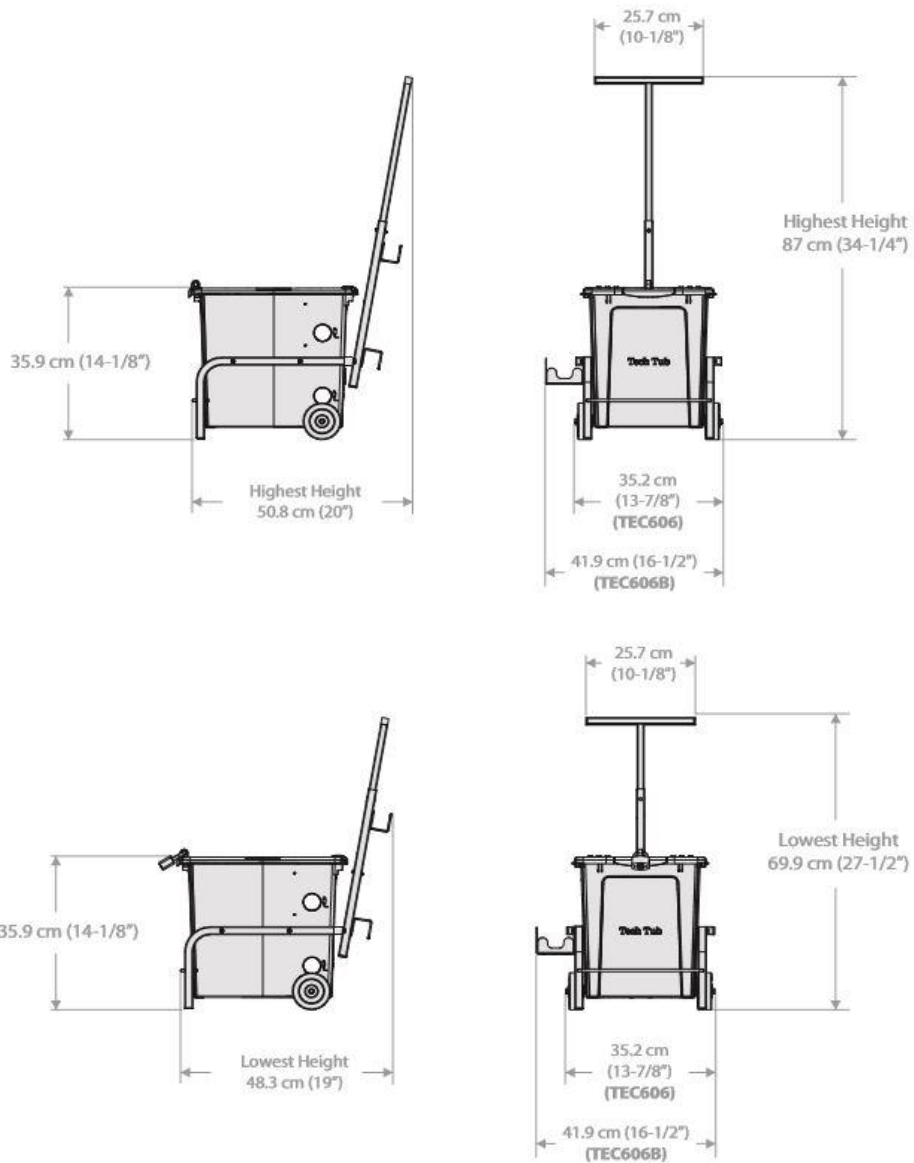

## Tech Tub® Trolley (TEC606, TEC606B, TEC606C & TEC1010)

---

All dimensions  $\pm 0.3$  cm (1/8"). All weights  $\pm 0.25$  kg (0.5 lbs.)

### Physical Specifications:

TEC606 - Outer dimension (Without Powerbar Tray Installed)

Lowest Height: 19" (48.3 cm) W x 13-7/8" (35.2 cm) D x 27-1/2" (69.9 cm) H

Highest Height: 20" (50.8 cm) W x 13-7/8" (35.2 cm) D x 34-1/4" (87 cm) H

TEC606 - Outer dimension (With Powerbar Tray)

Lowest Height: 19" (48.3 cm) W x 16-1/2" (41.9 cm) D x 27-1/2" (69.9 cm) H

Highest Height: 20" (50.8 cm) W x 16-1/2" (41.9 cm) D x 34-1/4" (87 cm) H

### Powerbar Specifications:

Size: 24.4 cm (9-5/8") W x 4.8 cm (1-7/8") D x 4.0 cm (1-1/2") H

AC Rating: 125V 15A 60Hz

Circuit Total: 900 J

Clamping Voltage: Type3 SPD 500V(L-N)(L-G)(N-G)

Outlets: 6 Right-angle NEMA 5-15R