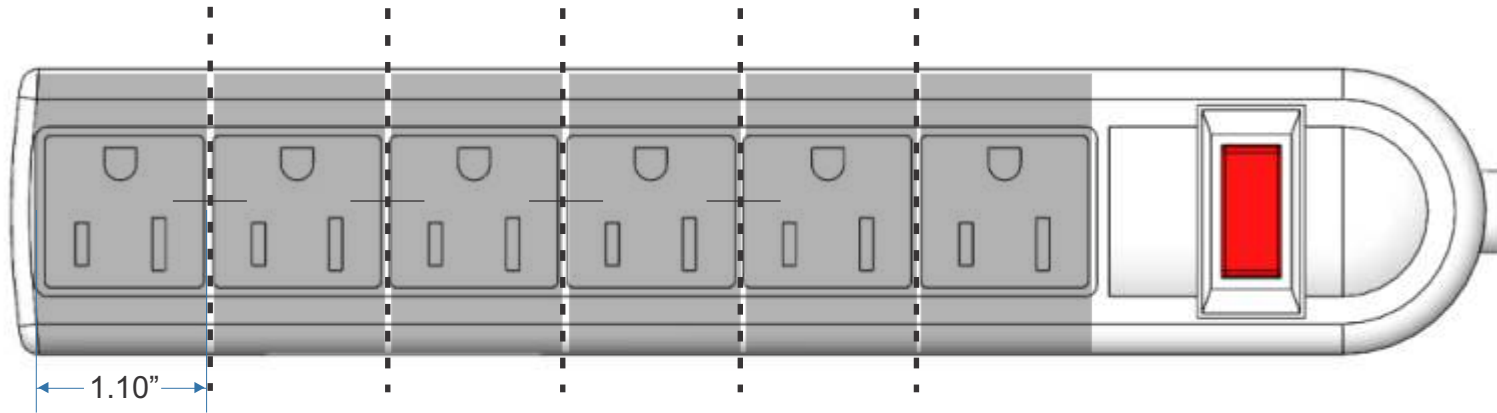

Adapter must be 1.1" wide or less to fit side by side on power strip.

Power Adapter Orientation

Adapter must be oriented vertically to fit on this power strip.

Vertical

Horizontal

! If you have horizontally oriented power adapters use
Tech Tub Models TEC600C-8, TEC601C-8, FTT699, or
■ FTT1112