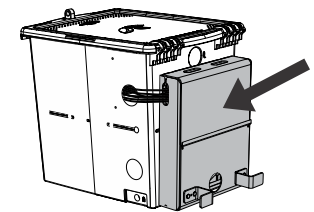

USB Hub mounted externally

View our additional Tech Tub™ models for further device compatibility here: <http://www.copernicused.com/products/mobile-devices>

Visit our website at www.copernicused.com or call us at 1-800-267-8494 for more information on compatibility.