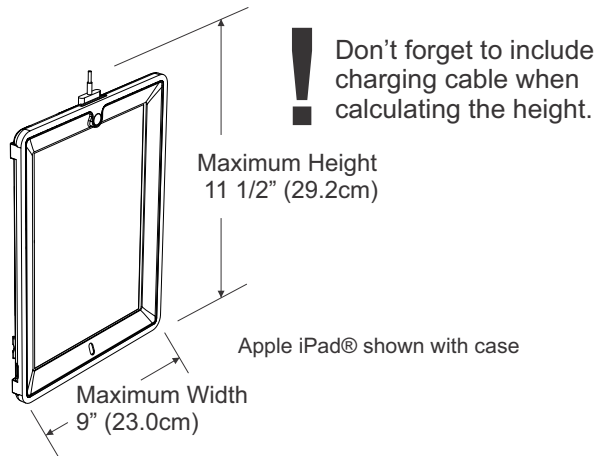

Tech Tub[®] Compatibility

TEC1000/1000-AUS - Does your device/case fit?

1 Measure the width and height of your device/case

2 Measure the thickness of your device/case

		
Device or Device Case Thickness (T)	Device Storage Capacity (USB Hub Inside)	Device Storage Capacity (USB Hub Outside)*
< 3/4" (2.0 cm)	10 devices	10 devices*
3/4" - 1 1/4" (2.0 cm - 3.4 cm)	6 devices	8 devices*