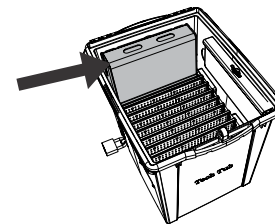

Case	Device	USB Hub Mounted Internally	USB Hub Mounted Externally
Big Grips Slim	Apple iPad Air®	✓	✓
Otterbox iPad Defender Series	Apple iPad® (All models)	●(6)	●(8)
Gumdrop Drop Tech	Apple iPad® (All models)	✓	✓
Gumdrop Drop Tech Hideaway	Apple iPad® (All models)	✓	✓
STM Dux (for iPad Air)	Apple iPad Air®	✓	✓
UZBL Airwave Case	Apple iPad Air®	●(6)	●(8)
Max Cases Guardian Case	Apple iPad Air®	●	●

USB Hub mounted internally