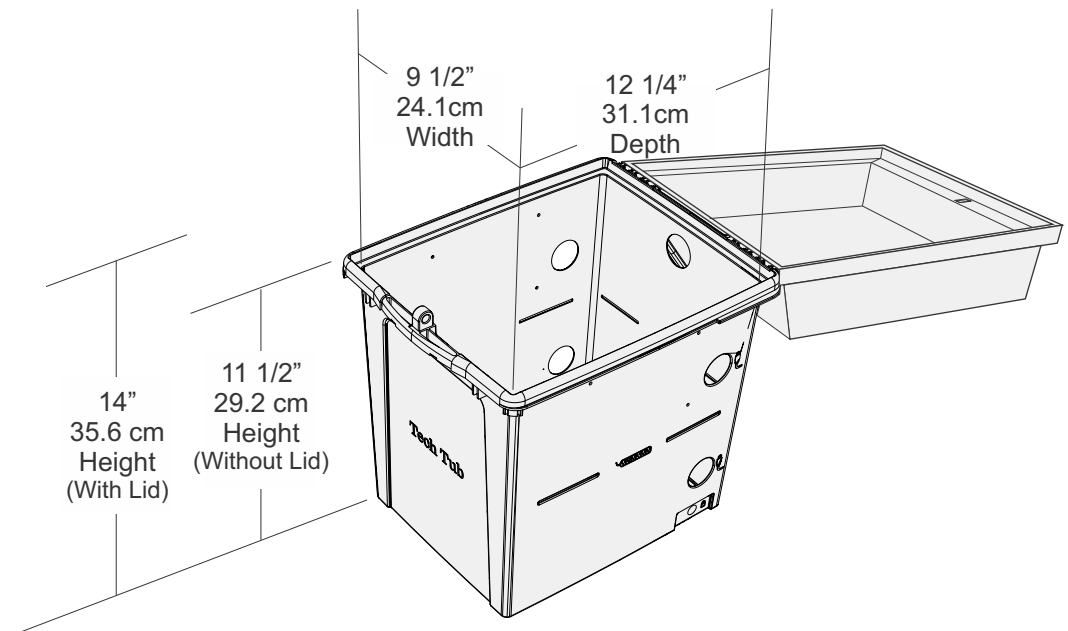

Tech Tub® Compatibility

Step 3 - Does your device/case fit?

Visit our website at www.copernicused.com or call us at 1-800-267-8494 for more information on compatibility.

SKU	Tub Interior Dimensions (Height x Width x Depth)
TEC57 - Base Tech Tub™	14" H x 9 1/2" W x 12 1/4" D (35.6cm H x 24.1cm W x 31.1cm D)

SKU	Maximum Device or Case Size (H x W x T) INCLUDE CHARGING CABLE IN MEASUREMENT
TEC601/600C - Tech Tub™ Premium: Holds 6 Chromebooks	14" H x 9" W x 1" T (35.6cm H x 23.0cm W x 2.8cm T)
TEC601/600C-8 - Tech Tub™ Premium: Holds 6 iPads with USB-C 20W Adapter	14" H x 9" W x 1" T (35.6cm H x 23.0cm W x 2.8cm T)

Please refer to p. 6 and 7 for TEC1000 and TEC1000-AUS device sizing and compatibility.

TEC57 Tech Tub Interior Dimensions