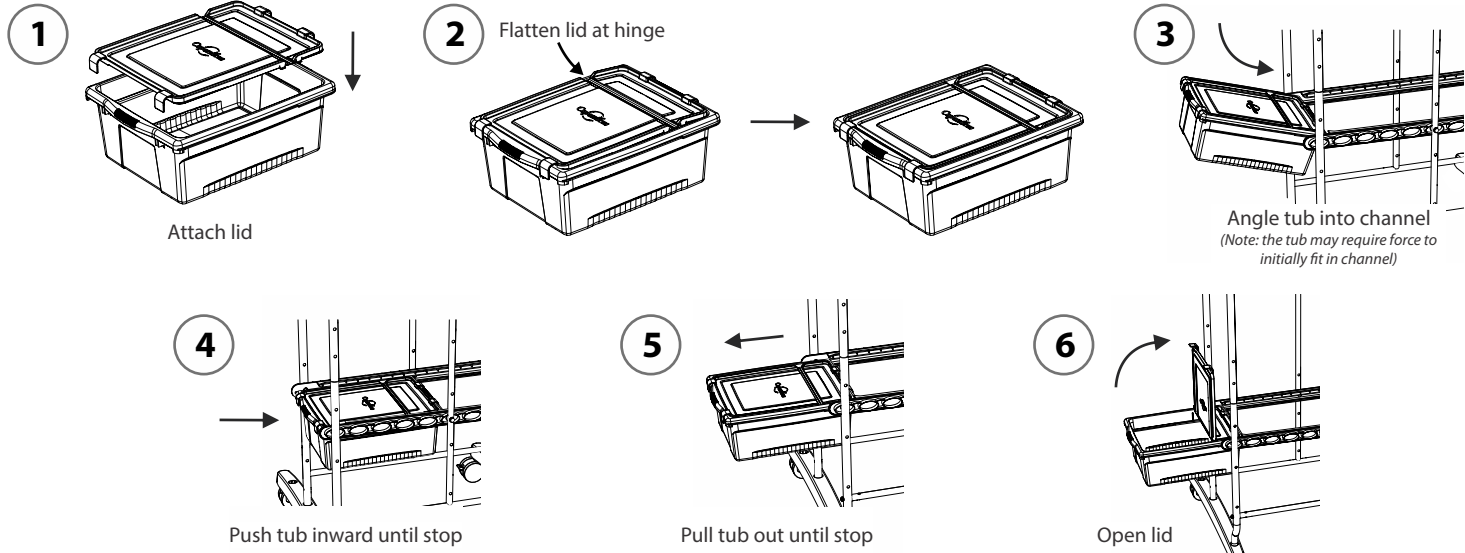

CC4069
Large Divided Tub

CC4074
Stubby Tub

Please Recycle

Inserting tub with lid into plastic channels:

**Lifetime
Warranty**

Register your Product

Registering your warranty ensures we have all the information we need to make any future warranty claims quick and easy. Please visit www.copernicused.com/warranty and complete the form within 10 business days from product assembly. By registering your product, you will be entered into a draw to win Copernicus product.