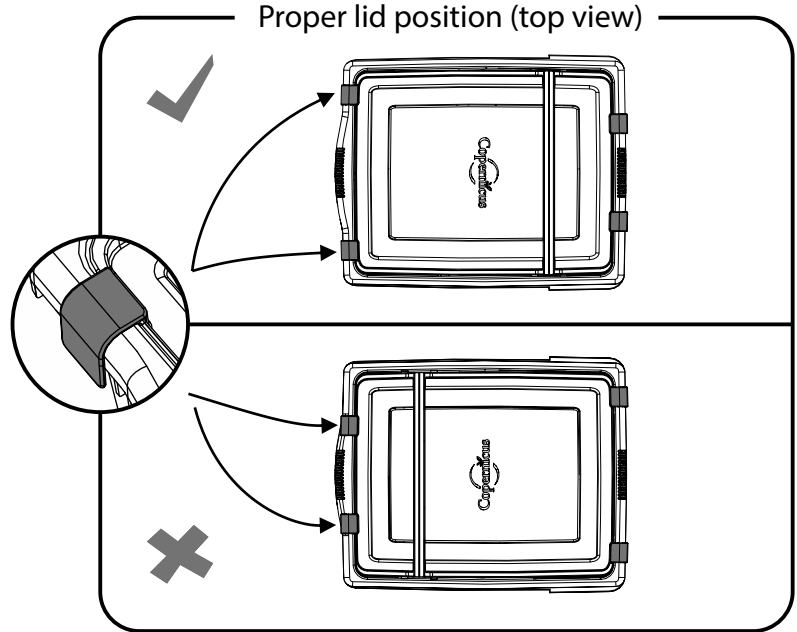

See-through Snap-on Lid

For assistance, please contact us by telephone at 1-800-267-8494 or email at info@copernicused.com. Have your packing slip ready for reference.

Designed for use with:

CC4068
Large Open Tub

CC4069
Large Divided Tub

CC4074
Stubby Tub

Please Recycle

Inserting tub with lid into plastic channels:

**Lifetime
Warranty**

Register your Product

Registering your warranty ensures we have all the information we need to make any future warranty claims quick and easy. Please visit www.copernicused.com/warranty and complete the form within 10 business days from product assembly. By registering your product, you will be entered into a draw to win Copernicus product.