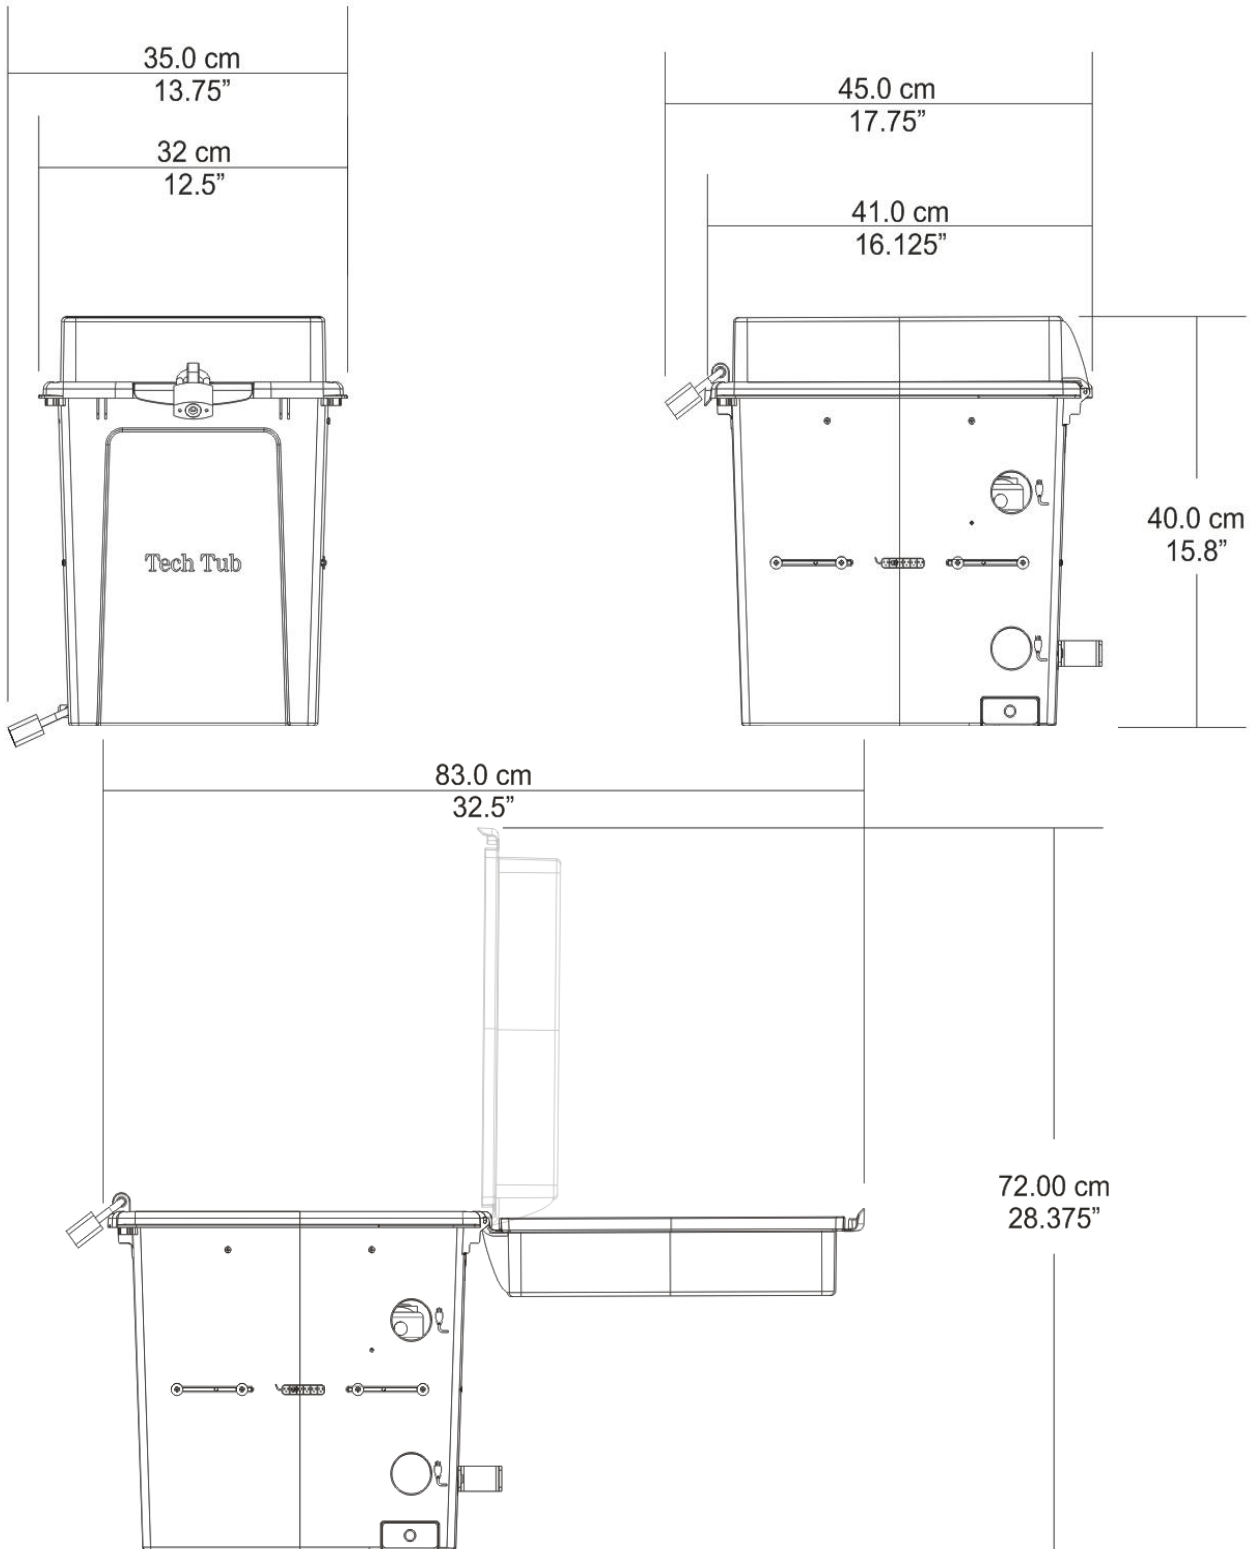

Original Tech Tub® Premium: Holds 6 Devices

Model: TEC600C, 600C-8