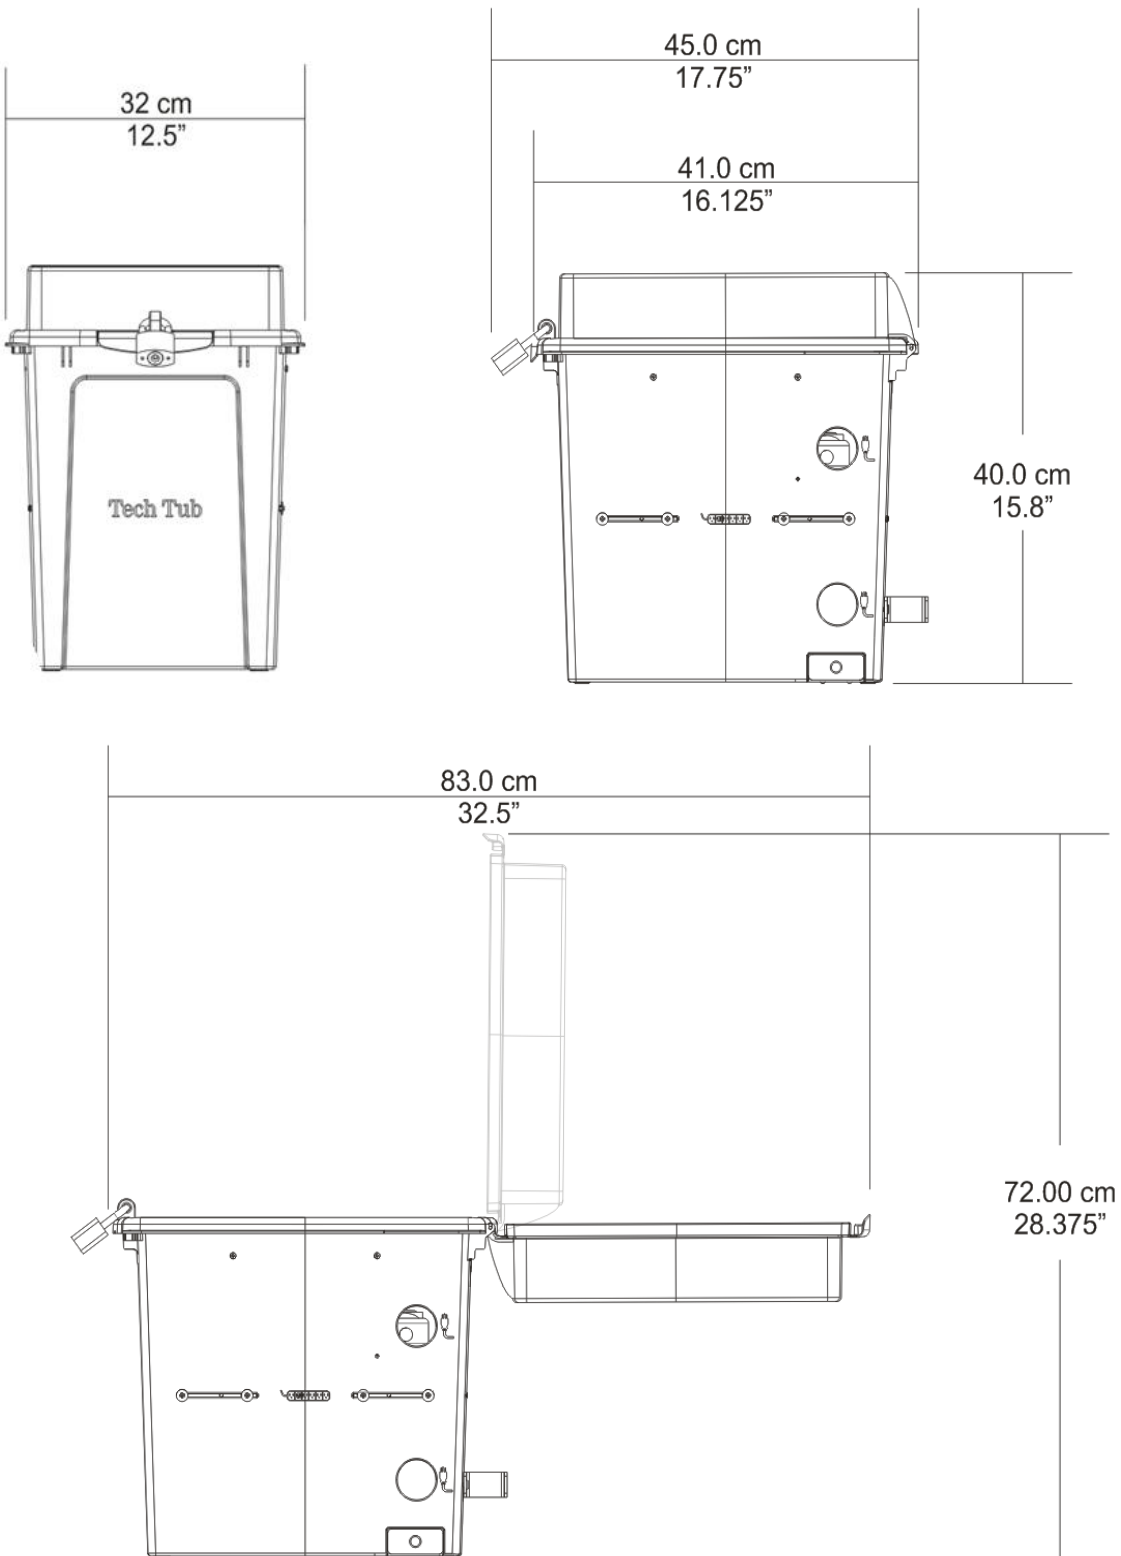

Original Tech Tub® Standard: Holds 6 Devices/ 6 Devices with Large Power Adapters

Model: TEC601C, 601C-8