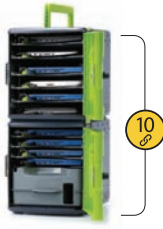

For devices that stay in the classroom

6 devices

10 - 12 devices

20 - 32 devices

10 devices
Tech Tub²
(FTT1100 or
for syncing
FTT1100-USB)

Tubs are
permanently
connected
together

10 iPads®
Original Tech Tub[®] -
syncs iPads[®]
(TEC1000)

Tub combos

Deployment tip:

Placing individual tubs throughout a classroom can reduce deployment bottlenecks and is more cost effective than a cart.

24 devices
(FTT700 x 4)

4 x

30 devices
(FTT1100 x 3 or
for syncing
FTT1100-USB)