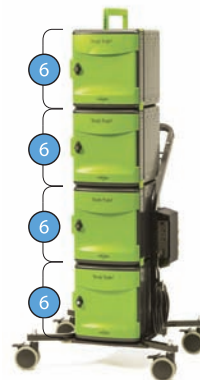

Wall Mount option
(FTT700-W)

6 devices
Original Tech Tub[®] -
holds iPads[®],
Chromebooks
and other devices
(TEC600C)

6 devices
NEW lower priced Tech Tub[®] Standard
Same features as the TEC600C, but
without the locking block and pin (TEC601C)

6 devices
Dual Duty Teaching Easel
(FTT302)

12 devices
Dual Duty Teaching Easel
(FTT301 or for syncing FTT301-USB)

Modular Cart System

24 devices
Tech Tub² Modular Cart (FTT724
or for syncing FTT724-USB)

32 devices
Tech Tub² Modular Cart (FTT732
or for syncing FTT732-USB)

24 devices
Tech Tub² Stacking Cart
(FTT134 or for syncing
FTT134-USB)

20 / 24 / 32 devices
Dual Duty Teaching Easels
NEW 20 devices (FTT320)
NEW 24 devices (FTT324)
32 devices (FTT300) (FTT300-USB)