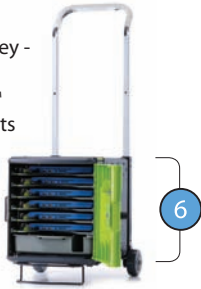

32 devices
Tech Tub² Modular Cart (FTT732
or for syncing FTT732-USB)

24 devices
Tech Tub² Stacking Cart
(FTT134 or for syncing
FTT134-USB)

20 / 24 / 32 devices
Dual Duty Teaching Easels
NEW 20 devices (FTT320)
NEW 24 devices (FTT324)
32 devices (FTT300) (FTT300-USB)

Pick the right Tech Tub® solution in three steps!

1 How are the devices being used?
Stay in class - see previous page
Throughout a school - see below

2 How many devices do you have?

3 Check compatibility charts
See individual product pages at copernicused.com

For devices that move throughout a school

6 devices

10 devices

24 - 32 devices

6 devices
Tech Tub² Trolley - holds iPads®, Chromebooks™ and other tablets (FTT706)

10 devices
Tech Tub² Trolley (FTT2010 or for syncing FTT2010-USB)