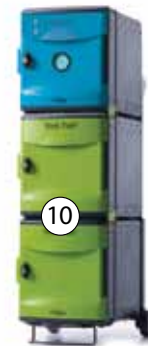

10 devices

10 devices
Tech Tub²[®] Trolley (FTT2010 or for syncing FTT2010-USB)

(Tubs are permanently connected together)

NEW 10 devices
Tech Tub2 Trolley with UV Tub – charges 10 devices (FTT2010-UV) or for syncing (FTT2010-USB-UV)

(Bottom two Tubs are permanently connected together)

18 - 32 devices

30 devices
Tech Tub²[®] Trolley (FTT2010 x 3 or for syncing FTT2010-USB)

3 x

Modular Cart System

24 devices
Tech Tub²[®] Modular Cart (FTT724 or for syncing FTT724-USB)