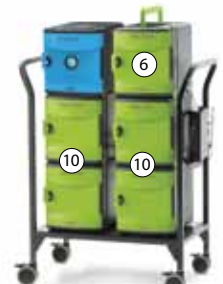

Placing individual tubs throughout a classroom can reduce deployment bottlenecks and is more cost effective than a cart.

4 x 24 devices
(FTT700 x 4)

3 x 30 devices
(FTT1100 x 3 or for syncing FTT1100-USB)

See reverse for warranty details

Modular Cart System

24 devices

Tech Tub²⁺ Modular Cart (FTT724 or for syncing FTT724-USB)

32 devices

Tech Tub²⁺ Modular Cart (FTT732 or for syncing FTT732-USB)

NEW UV Modular Cart System^{***}

18 devices + UV Tech Tub[®]
Tech Tub²⁺ Modular Cart with UV Tub - charges 18 devices (FTT718-UV) or for syncing (FTT718-USB-UV)

26 devices + UV Tech Tub[®]
Tech Tub²⁺ Modular Cart with UV Tub - charges 26 devices (FTT726-UV) or for syncing (FTT726-USB-UV)